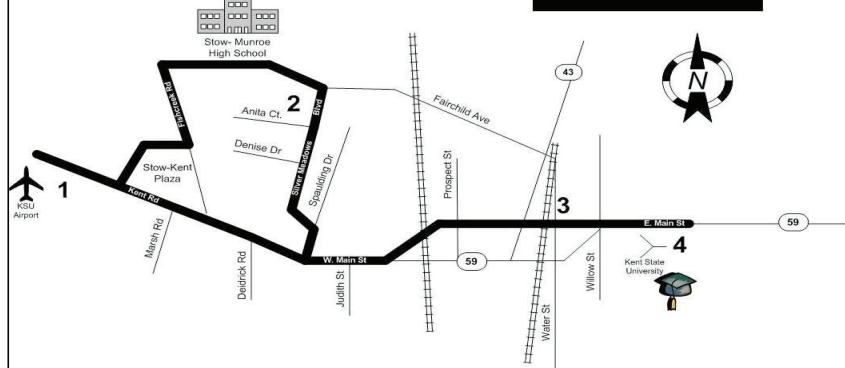

30 Interurban				Servicing Kent-Stow			
31 To Stow				32 To Kent			
4	3	2	1	1	2	3	*4*
C-Midway	Main and Water	Silver Meadows	Target	Target	Silver Meadows	Main and Water	C-Midway
AM	X	X	X	8:00	8:10	8:20	8:30
	8:30	8:35	8:45	9:00	9:10	9:20	9:30
	9:30	9:35	9:45	10:00	10:10	10:20	10:30
	10:30	10:35	10:45	11:00	11:10	11:20	11:30
	11:30	11:35	11:45	12:00	12:10	12:20	12:30
	12:30	12:35	12:45	1:00	1:10	1:20	1:30
PM	1:30	1:35	1:45	2:00	2:10	2:20	2:30
	2:30	2:35	2:45	3:00	3:10	3:20	3:30
	3:30	3:35	3:45	4:00	4:10	4:20	4:30
	4:30	4:35	4:45	5:00	5:10	5:20	5:30
	5:30	5:35	5:45	6:00 Z	X	X	X

40 Suburban			Servicing South Water and North Kent					
41 Downtown Kent			42 Indian Valley					
4	3	1	3	*4*	5	6	*4*	
C-Midway	Park Plaza	Erie and Water	Park Plaza	C-Midway	Plaza SR 43 and 261	Indian Valley	C-Midway	
AM	8:00	8:05	8:15	8:20	8:30	8:45	8:49	9:00
	9:00	9:05	9:15	9:20	9:30	9:45	9:49	10:00
	10:00	10:05	10:15	10:20	10:30	10:45	10:49	11:00
	11:00	11:05	11:15	11:20	11:30	11:45	11:49	12:00
PM	12:00	12:05	12:15	12:20	12:30	12:45	12:49	1:00
	1:00	1:05	1:15	1:20	1:30	1:45	1:49	2:00
	2:00	2:05	2:15	14:20	14:30	2:45	14:49	3:00
	3:00	3:05	3:15	3:20	3:30	3:45	3:49	4:00
	4:00	4:05	4:15	16:20	16:30	4:45	16:49	5:00
	5:00	5:05	5:15	5:20	5:30	5:45	5:49	6:00
	6:00	6:05	6:15 Z	X	X	X	X	X

31/32 Stow/Kent

Key

X This stop is not serviced on this trip.

Z Route ends at this point

Bold times are PM

4 Free fare zone

ALL TIMES ON THIS SCHEDULE MAY VARY DUE TO WEATHER AND TRAFFIC CONDITIONS

PARTA IS NOT RESPONSIBLE FOR LOST OR STOLEN ITEMS.