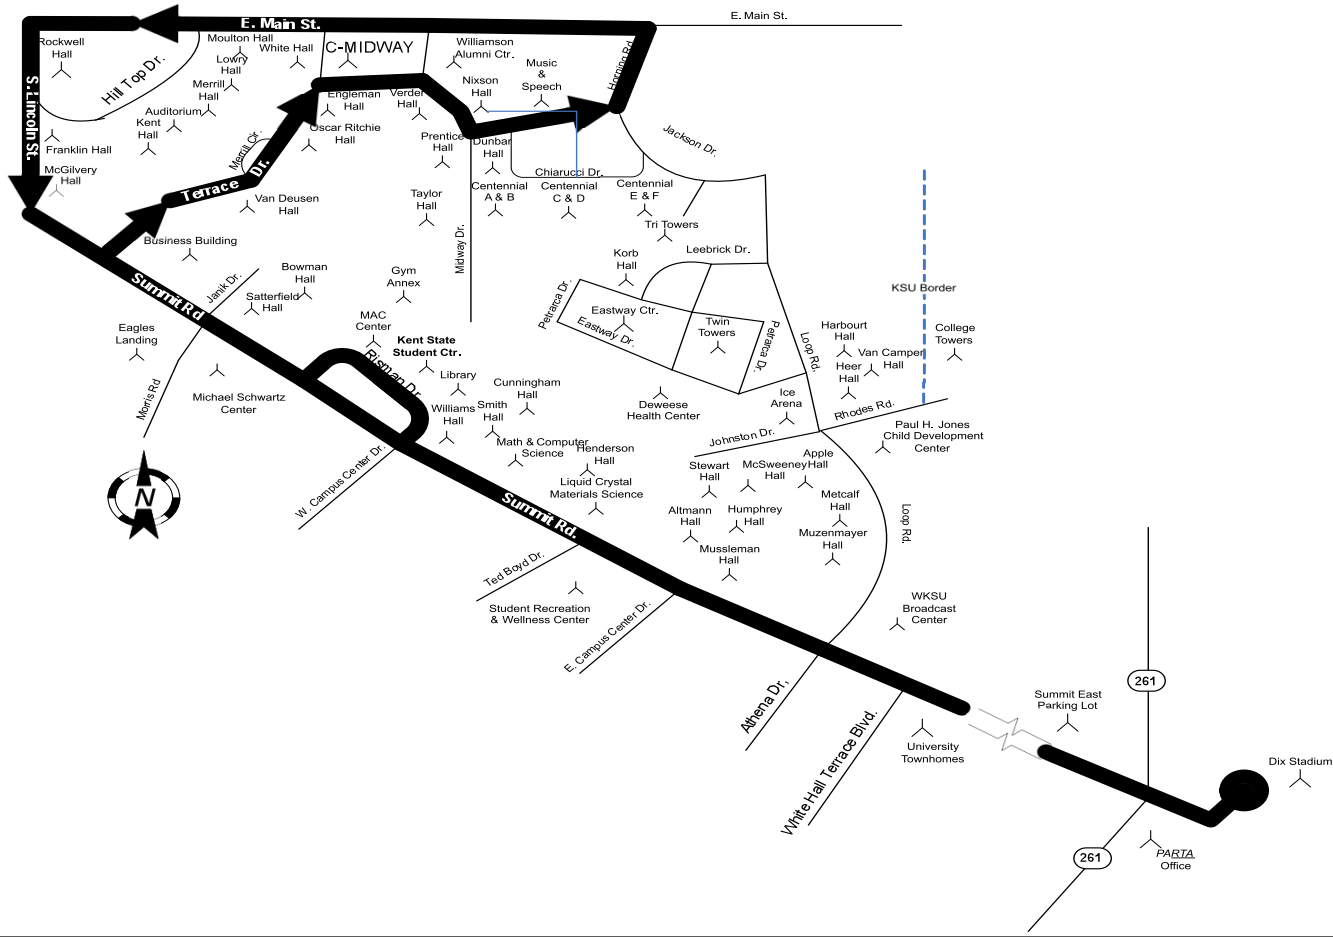

	Dix Stadium	Depart Summit East Lot	Student Center to Front Campus	C-Midway	Student Center to Stadium
AM	6:02	6:04	6:10	6:16	6:23
	6:32	6:37	6:42	6:47	6:54
	7:06	7:11	7:16	7:21	7:28
<b>Service Runs Every 6-12 minutes until...</b>					
PM	5:00	5:02	5:07	5:14	5:21
	5:14	5:16	5:21	5:28	5:35
	<b>Service Runs Every 6-12 minutes until...</b>				
	5:35	5:37	5:42	5:49	5:56
	5:49	5:51	5:56	6:01	6:08
<b>Service Runs Every 6-12 minutes until...</b>					
	6:10	6:15	6:20	6:27	6:34
	6:25	6:30	6:35	6:42	6:47
	6:44	6:49	6:54	7:01	7:06
	7:03	7:08	7:13	7:20	7:25
	7:22	7:27	7:32	7:39	7:44
	7:38	7:43	7:48	7:55	8:00
	7:57	8:02	8:07	8:14	8:19
	8:15	8:20	8:25	8:33	8:38
	8:33	8:38	8:43	8:52	8:57
	8:51	8:56	9:01	9:11	9:16
	9:09	9:14	9:19	9:29	9:34
	9:27	9:32	9:37	9:47	9:52
	10:00	10:02	X	X	10:08
	10:15	10:17	X	X	10:23
	10:30	10:32	X	X	10:38
	10:45	10:47	X	X	10:53Z

## SUMMIT EAST STADIUM

DIX STADIUM

SUMMIT EAST LOT  
FRONT CAMPUS

FARE IS FREE

Schedule Effective  
**FALL 2011**  
Mondays - Fridays

**SUMMIT EAST STADIUM**

DIX STADIUM  
SUMMIT EAST LOT  
FRONT CAMPUS

FARE IS FREE

Schedule Effective  
**FALL SEMESTER**  
Mondays - Fridays

Stadium Shuttles are available during the following times.  
Call 330-672-7433  
Mon. - Thurs. 10:00pm - 7:30am  
Sunday 1:00pm - 7:30am