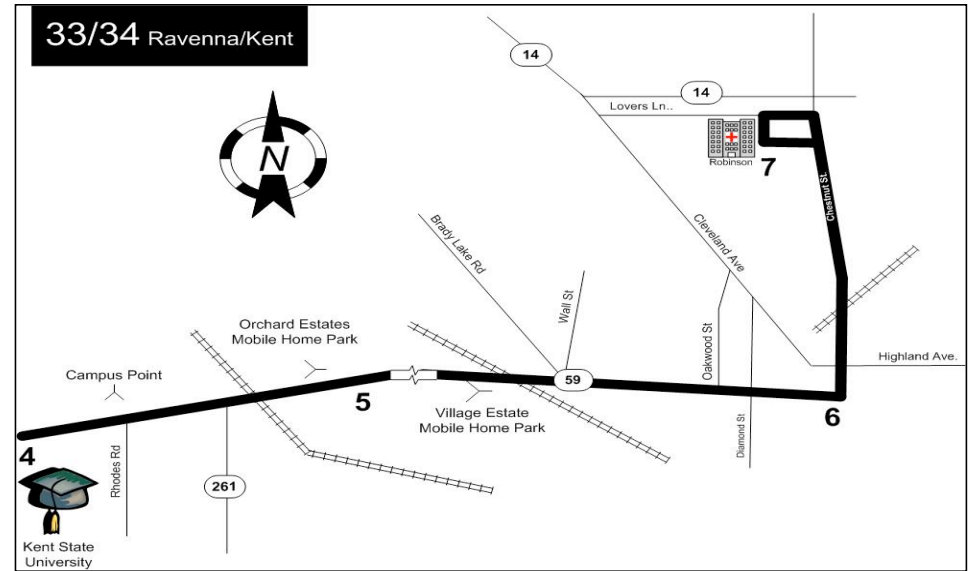

30 Interurban				Servicing Ravenna-Kent				
33 To Ravenna				34 To Kent				
*4*	5	6	7 (T)	7 (T)	6	5	*4*	
C-Midway	Walmart	Downtown Ravenna	Robinson	Robinson	Downtown Ravenna	Walmart	C-Midway	
AM	X	X	X	8:00	8:00	8:05	8:17	8:30
	8:30	8:40	8:47	9:00	9:00	9:05	9:17	9:30
	9:30	9:40	9:47	10:00	10:00	10:05	10:17	10:30
	10:30	10:40	10:47	11:00	11:00	11:05	11:17	11:30
	11:30	11:40	11:47	<b>12:00</b>	<b>12:00</b>	<b>12:05</b>	<b>12:17</b>	<b>12:30</b>
	<b>12:30</b>	<b>12:40</b>	<b>12:47</b>	<b>1:00</b>	<b>1:00</b>	<b>1:05</b>	<b>1:17</b>	<b>1:30</b>
PM	1:30	1:40	1:47	2:00	2:00	2:05	2:17	2:30
	2:30	2:40	2:47	3:00	3:00	3:05	3:17	3:30
	3:30	3:40	3:47	4:00	4:00	4:05	4:17	4:30
	4:30	4:40	4:47	5:00	5:00	5:05	5:17	5:30
	5:30	5:40	5:47	6:00 Z	X	X	X	X
	X	X	X	X	X	X	X	X

80 Raven				Servicing Ravenna and Ravenna Twsp													
81 to East Main				82 to PCAB						83 to S. Prospect St							
7 (T)	8	9	10	8	7 (T)	7 (T)	6	5	4	5	6	7 (T)	T				
Robinson	Enterprise Parkway @ Boecker's Collene	Marc's Plaza	Giant Eagle Plaza	Enterprise Parkway	Robinson	Robinson	Cleveland Ave & McElrath Ave	The ROC	Forage County Administrative Building	The ROC	Cleveland Ave & McElrath Ave	Robinson	Robinson	Leisure St & Skeels St	Robinson		
AM	8:00	8:05	X	8:12	8:22	8:30	8:30	8:35	8:38	8:44	8:50	8:52	8:55	AM	10:00	10:17	10:30
	9:00	X	9:13	9:18	X	9:30	9:30	9:35	9:38	9:44	9:50	9:52	9:55	PM	2:00	2:17	2:30
	11:00	11:05	X	11:12	11:22	11:30	10:30	10:35	10:38	10:44	10:50	10:52	10:55		4:00	4:17	4:30
	<b>12:00</b>	<b>X</b>	<b>12:13</b>	<b>12:18</b>	<b>X</b>	<b>12:30</b>	11:30	11:35	11:38	11:44	11:50	11:52	11:55		X	6:30 Z	X
PM	1:30	1:35	X	1:42	1:52	2:00	<b>12:30</b>	<b>12:35</b>	<b>12:38</b>	<b>12:44</b>	<b>12:50</b>	<b>12:52</b>	<b>12:55</b>				
	2:30	X	2:43	2:48	X	3:00	2:00	2:05	2:08	2:14	2:20	2:22	2:25				
	3:30	X	3:43	3:48	X	4:00	3:00	3:05	3:08	3:14	3:20	3:22	3:25				
	4:30	X	4:43	4:48	X	5:00	5:00	5:05	5:08	5:14	5:20	5:22	5:25				
	5:30	5:35	5:50	5:55	6:05	6:08	6:10	6:15	6:18	6:24 *	X	X	X				