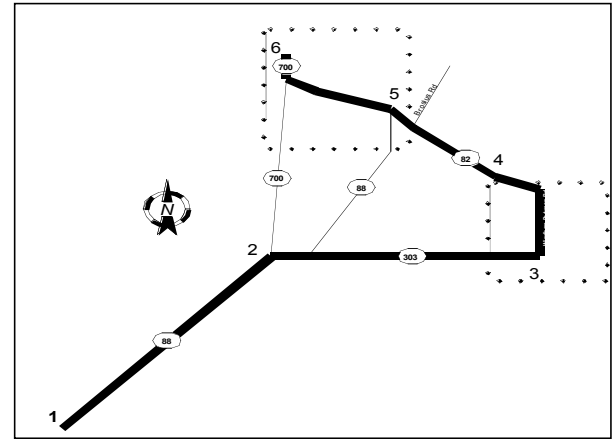

Windham
/Garrettsville

70

Robinson Memorial
Freedom Town Hall
Maple Grove
Garrettsville Giant Eagle
Hiram College

Schedule Effective

August 23, 2009
Mondays - Fridays

Windham-Garrettsville						Effective August 23, 2009					
71 Northbound						72 Southbound					
1 (T)	2	3	4	5	6	6	5	4	3	2	1 (T)
Robinson Memorial	Freedom Township Hall	Windham Sparkle Market	PM Estates	Garrettsville's Garfield Plaza	Hiram College Dean St & Bancroft St	Hiram College Dean St & Bancroft St	Garrettsville's Garfield Plaza	PM Estates	Windham Sparkle Market	Freedom Township Hall	Robinson Memorial
AM	6:18	6:28	6:36	6:41	6:46	7:03	7:10	7:13	7:22	7:32	7:44
	8:05	8:15	8:23	8:28	8:33	8:45	8:52	8:55	9:04	9:14	9:26
	9:30	9:40	9:48	9:53	9:58	10:08	10:15	10:18	10:27	10:37	10:49
	11:18	11:28	11:36	11:41	11:46	12:00	12:07	12:10	12:19	12:29	12:41
PM	12:58	1:08	1:16	1:21	1:25	1:35	1:42	1:45	1:54	2:04	2:16
	2:25	2:35	2:43	2:48	2:53	3:10	3:17	3:20	3:35	X	X
	X	X	3:35	3:40	3:45	3:55	4:02	4:05	4:14	4:24	4:40
	5:10	5:20	5:28	5:33	5:50	5:50	5:57	6:00	6:09	6:19	6:35 Z