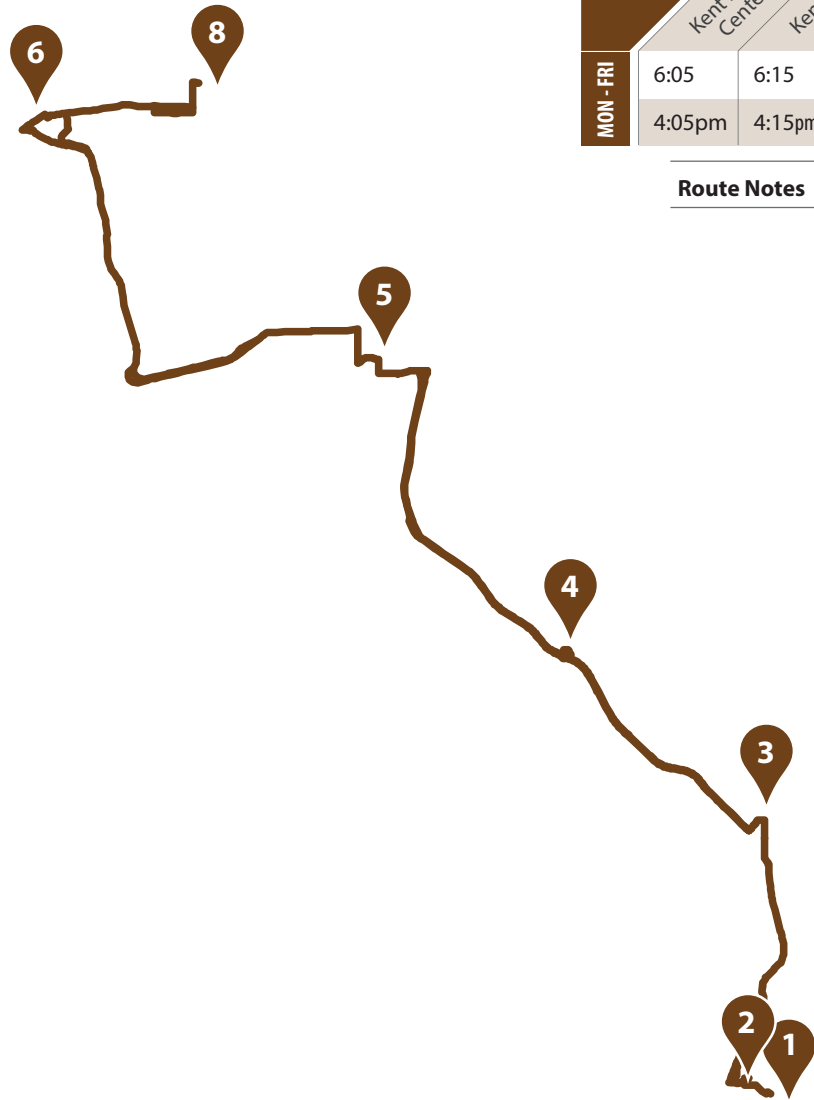

100 Cleveland Express

Service Area/Stops

- Kent Student Center
- Kent Central Gateway/Downtown Kent
- Streetsboro
- Twinsburg Creekside Park and Ride
- Southgate Transit Center
- W. Prospect & Superior/ Tower City
- Greyhound on Chester Ave.
- Louis Stokes VA Hospital
- Cleveland State University
- STJ / Megabus from E. 21st

Kent, Streetsboro & Cleveland

Effective 1/15/17

Mon-Fri

(Sunday during Academic Year when KSU is in session Fall/Spring)

www.partaonline.org
330-678-1287

100 Cleveland Express

FULL ROUTE MAP

Route Map

- Stops
- Route Path
- Roads

Stop Numbers	1	2	3	4	5	6	7	8	9	10	5	4	3	2	1
Bus Stops Locations	Kent State Student Center	Kent Central Gateway South Bay 9	Streetsboro (Market Sq. Dr.)	Twinsburg Creekside Park N Ride	Southgate Transit Center	Tower City (W. Prospect Ave)	Greyhound on Chester	Louis Stokes VA Hospital	CSU on E. 21st St.	Tubbs-Jones Transit Center from E. 21st	Southgate Transit Center	Twinsburg Creekside Park N Ride	Streetsboro (Market Sq. Dr.)	Kent Central Gateway South Bay 9	Kent State Student Center
MON - FRI	6:05	6:15	6:35	6:45	7:05	7:35	7:40	8:05	8:30	8:35	9:00	9:10	9:20	9:35	9:40
	4:05pm	4:15pm	4:35pm	4:45pm	5:05pm	5:35pm	5:40pm	6:05pm	6:30pm	6:35pm	7:00pm	7:10pm	7:20pm	7:35pm	7:40p

Route Notes S Runs Sunday, during KSU's Fall/Spring semesters

Cleveland Stops, close-up (5, 6, 7, 8, 9, 10)