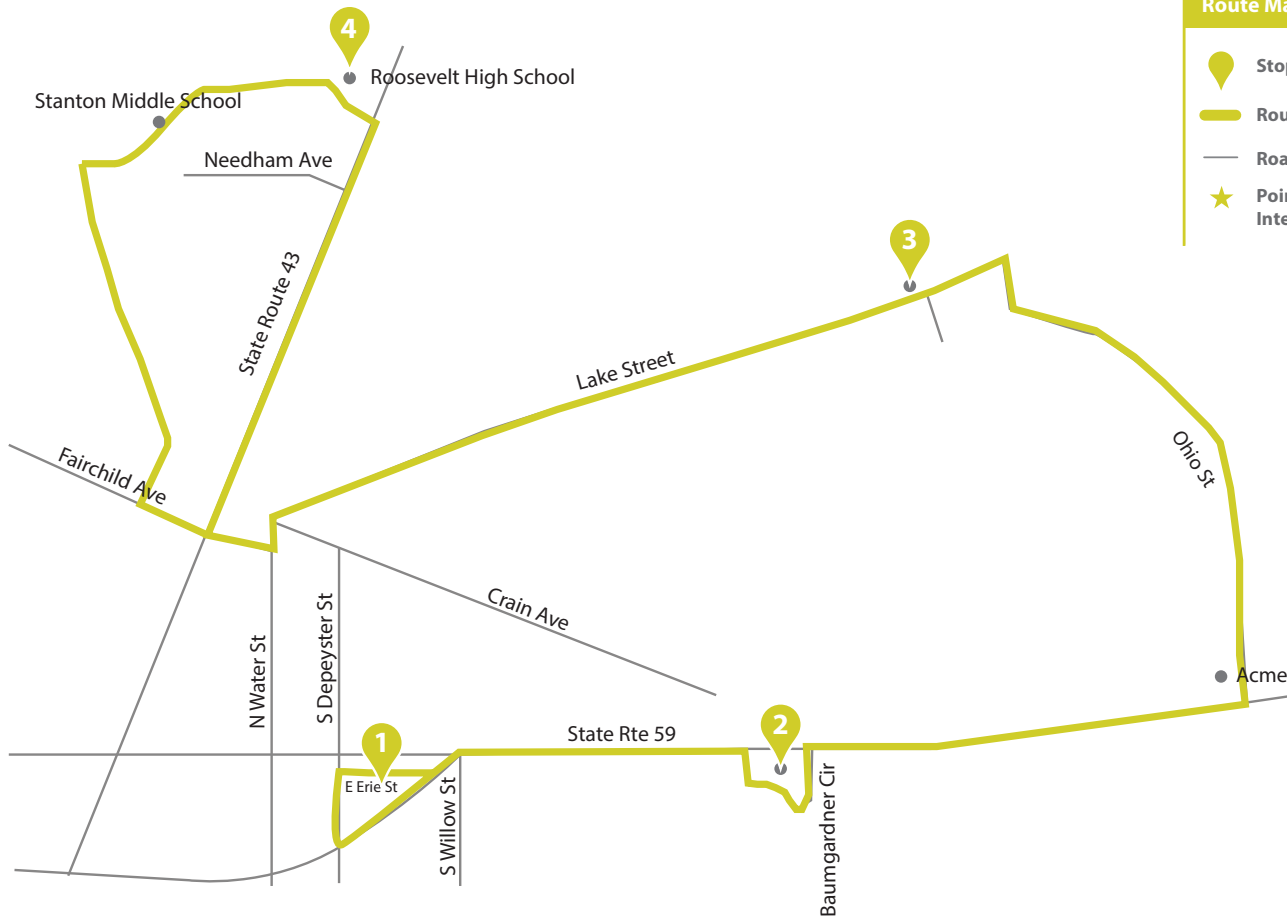

40 Suburban North

Route Map

- Stops
- Route Path
- Roads
- Points of Interest

Stop Numbers	1	2	3	4	3	2	1
Bus Stops Locations	Kent Central Gateway Bay 4	C-Midway	Park Plaza	Roosevelt HS	Park Plaza	C-Midway	Kent Central Gateway Bay 4
MONDAY - FRIDAY	5:45 H		5:55	6:00	6:07	6:10	
	6:45 H	6:48	6:55	7:05	7:10	7:17	7:20
	7:35 H	7:38	7:45	7:55	8:00	8:07	8:10
	8:15 H	8:18	8:25	8:35	8:40	8:47	8:50
	8:55 H	8:58	9:05	9:10	9:15	9:22	9:25
	9:35 H	9:38	9:45	9:55	10:00	10:07	10:10
	10:15 H	10:18	10:25	10:35	10:40	10:47	10:50
	10:55 H	10:58	11:05	11:15	11:20	11:27	11:30
	11:35 H	11:38	11:45	11:55	12:00	12:07	12:10
	12:15 M	12:18	12:25	12:35	12:40	12:47	12:50
	12:55 M	12:58	1:05	1:15	1:20	1:27	1:30
	1:35 M	1:38	1:45	1:55	2:00	2:07	2:10
	2:15 M	2:18	2:25	2:30	2:35	2:42	2:45
	2:55 M	2:58	3:05	3:15	3:20	3:27	3:30
	3:35 M	3:38	3:45	3:55	4:00	4:07	4:10
	4:15 M	4:18	4:25	4:30	4:35	4:42	4:45
	4:55 M	4:58	5:05	5:15	5:20	5:27	5:30
	5:35 M	5:38	5:45	5:55	6:00	6:07	6:10
	6:15 M	6:18	6:25	6:35	6:40	6:47	6:50
	6:55 M	6:58	7:05	7:15	7:20	7:27	7:30
M - F	7:35 M	7:38	7:45	7:55	8:00	8:07	8:10
	8:45 M	8:48	8:55	9:05	9:10	9:17	9:20
	9:55 M	9:58	10:05	10:10			
SATURDAY	8:00 H	8:03	8:10	8:20	8:25	8:32	8:35
	9:10 H	9:13	9:20	9:30	9:35	9:42	9:45
	10:20 H	10:23	10:30	10:40	10:45	10:52	10:55
	11:30 H	11:33	11:40	11:50	11:55	12:02	12:05
	12:40 M	12:43	12:50	1:00	1:05	1:12	1:15
	1:50 M	1:53	2:00	2:10	2:15	2:22	2:25
	3:00 M	3:03	3:10	3:20	3:25	3:32	3:35
	4:10 M	4:13	4:20	4:30	4:35	4:42	4:45
	5:20 M	5:23	5:30	5:40	5:45	5:52	5:55
	6:30 M	6:33	6:40	6:50	6:55	7:02	7:05

Route Notes
M Bus uses Mantua St. to RHS (PM)
H Bus uses Hudson Dr. to RHS (AM)