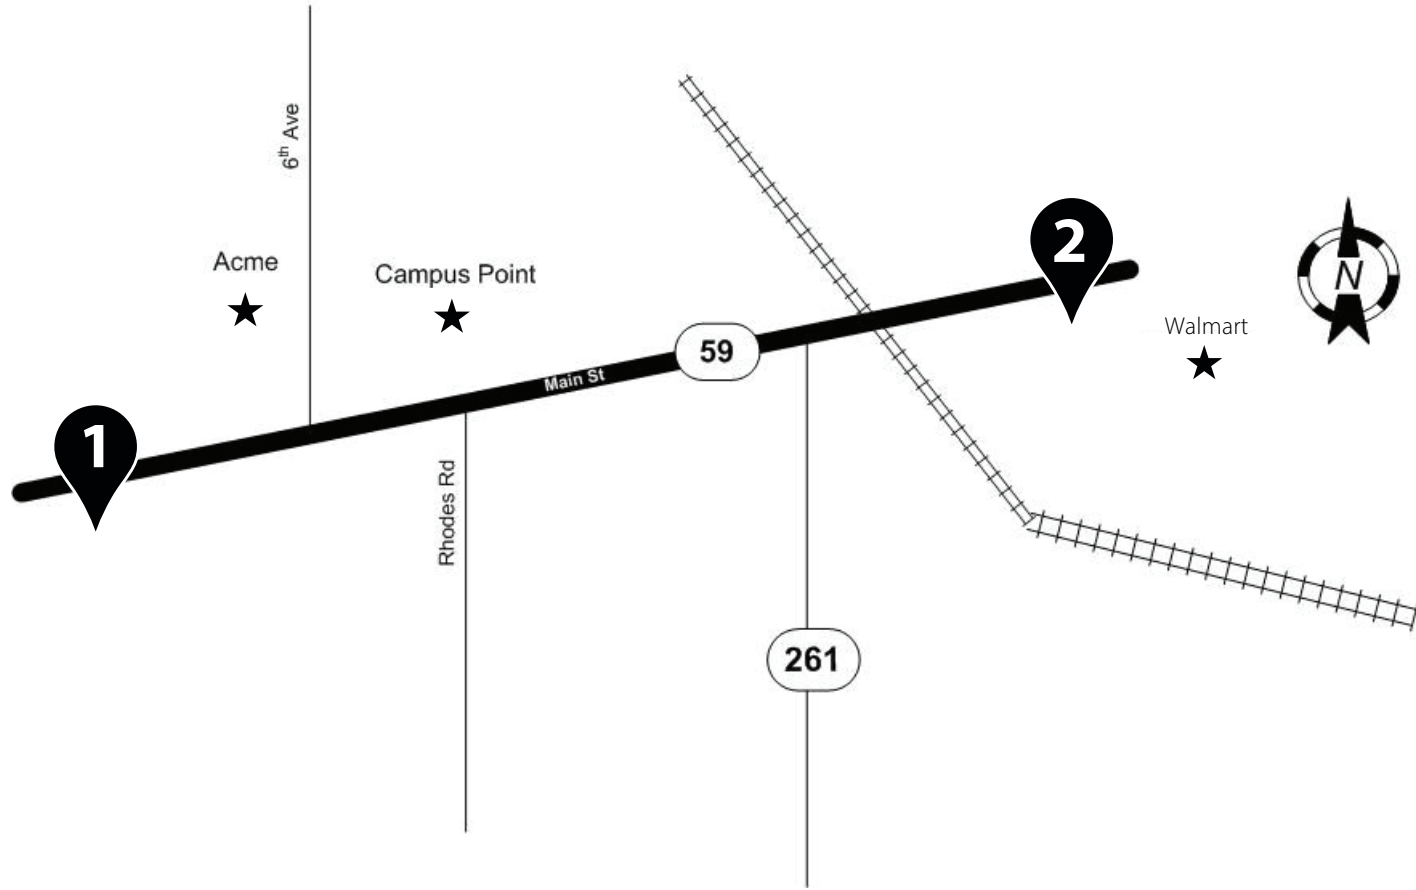

60 Black Squirrel

Route Map

- Stops
- Route Path
- Roads
- Points of Interest

Stop Numbers		1	2	1
Bus Stops Locations		C-Midway	Pebblebrook	C-Midway
MONDAY - FRIDAY		9:00	9:12	
	9:15	9:30	9:42	
	9:45	10:00	10:12	
	10:15	10:30	10:42	
	10:45	11:00	11:12	
	11:15	11:30	11:42	
	11:45	12:00	12:12	
	12:15	12:30	12:42	
	12:45	1:00	1:12	
	1:15	1:30	1:42	
	1:45	2:00	2:12	
	2:15	2:30	2:42	
	2:45	3:00	3:12	
	3:15	3:30	3:42	
	3:45	4:00	4:12	
	4:15	4:30	4:42	
4:45	4:57