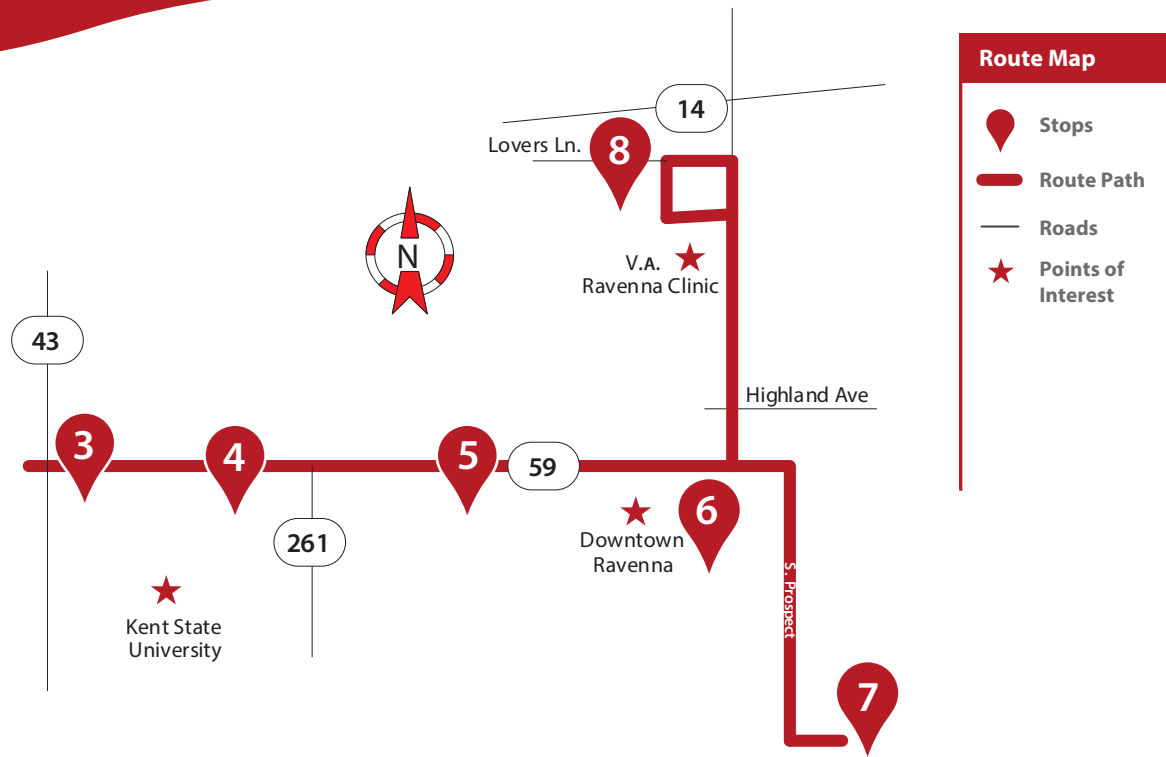

## 33/34 Interurban East

Service Area/Stops

- Kent Central Gateway/Downtown Kent
- KSU/C-Midway
- Meadow View/Walmart
- PMHA, Black Horse
- Downtown Ravenna
- S. Prospect St./Skeels Community
- Ravenna High School
- UH Portage Medical Center (Robinson)

# 33/34 Interurban East

## SATURDAY TIMES

Stop Numbers	3	4	5	6	7	8	7	6	5	4	3
Bus Stops Locations	Kent Central Gateway	C-Midway	Meadowview (WalMart)	Downtown Ravenna	Leisure Dr. & Skeels	Robinson Memorial Hospital	Leisure Dr. & Skeels	Downtown Ravenna	Meadowview (WalMart)	C-Midway	Kent Central Gateway
SATURDAY	8:20	8:24	8:34	8:45	8:52	9:05	9:16	9:23	9:34	9:43	9:47
9:47	9:51	10:01	10:12	10:19	10:32	10:43	10:50	11:01	11:10	11:14	
10:50	10:54	11:04	11:15	11:22	11:37	11:48	11:55	12:06	12:15	12:19	
12:14	12:18	12:28	12:39	12:46	1:00	1:11	1:18	1:29	1:38	1:42	
1:23	1:27	1:37	1:48	1:55	2:11	2:22	2:29	2:40	2:49	2:53	
2:45	2:49	2:59	3:10	3:17	3:30	3:41	3:48	3:59	4:08	4:12	
3:58	4:02	4:12	4:23	4:30	4:43	4:54	5:01	5:12	5:21	5:25	
5:19	5:23	5:33	5:44	5:51	6:04	6:15	6:22	6:33	6:42	6:46	
6:28	6:32	6:42	6:53	7:00	7:08						

Continues on 31/32 Interurban West

Route Notes: Bus out of Service, Z, No Service to Kevin Coleman (Ravenna) this trip, C, Bus Continues as Raven, R