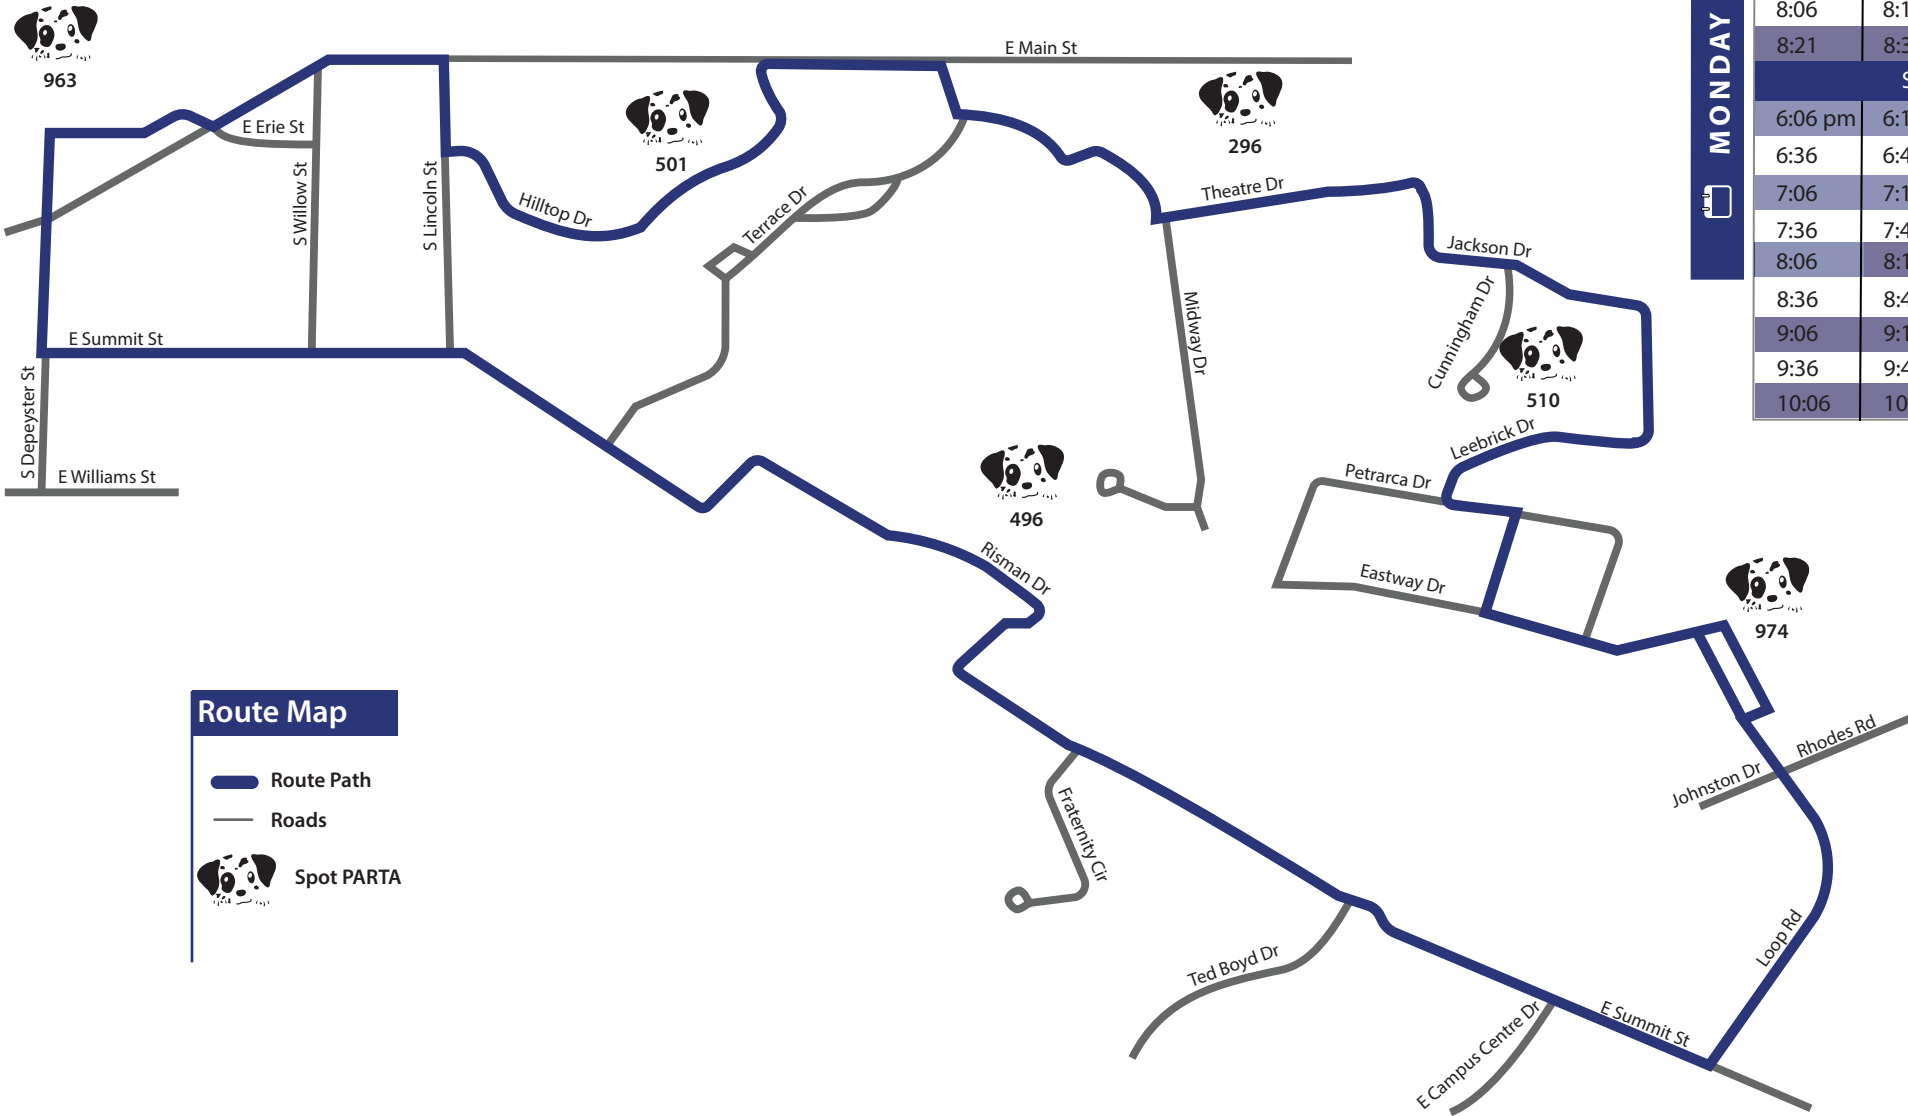

51 Campus Loop

Route Map

-  Route Path
-  Roads
-  Spot PARTA

Stop Numbers	496	963	501	296	510	974	
Bus Stops Locations	Student Center	Kent Central Gateway Bay 7	Cartwright Hall	Center for Performing Arts	Tri-Towers	Van Campen	
MONDAY - FRIDAY	6:06	6:15	6:18	6:23	6:25	6:28	
	6:36	6:45	6:48	6:53	6:55	6:58	
	7:06	7:15	7:18	7:23	7:25	7:28	
	7:36	7:45	7:48	7:53	7:55	7:58	
	8:06	8:15	8:18	8:23	8:25	8:28	
	8:21	8:30	8:33	8:38	8:40	8:43	
	Service runs every 8-15 minutes until...						
	6:06 pm	6:15 pm	6:18 pm	6:23 pm	6:25 pm	6:28 pm	
	6:36	6:45	6:48	6:53	6:55	6:58	
	7:06	7:15	7:18	7:23	7:25	7:28	
	7:36	7:45	7:48	7:53	7:55	7:58	
8:06	8:15	8:18	8:23	8:25	8:28		
8:36	8:45	8:48	8:53	8:55	8:58		
9:06	9:15	9:18	9:23	9:25	9:28		
9:36	9:45	9:48	9:53	9:55	9:58		
10:06	10:15	10:18	10:23	10:25	10:28		

For Live Bus Tracking Text the Stop ID Number to 224-300-SPOT (7768)