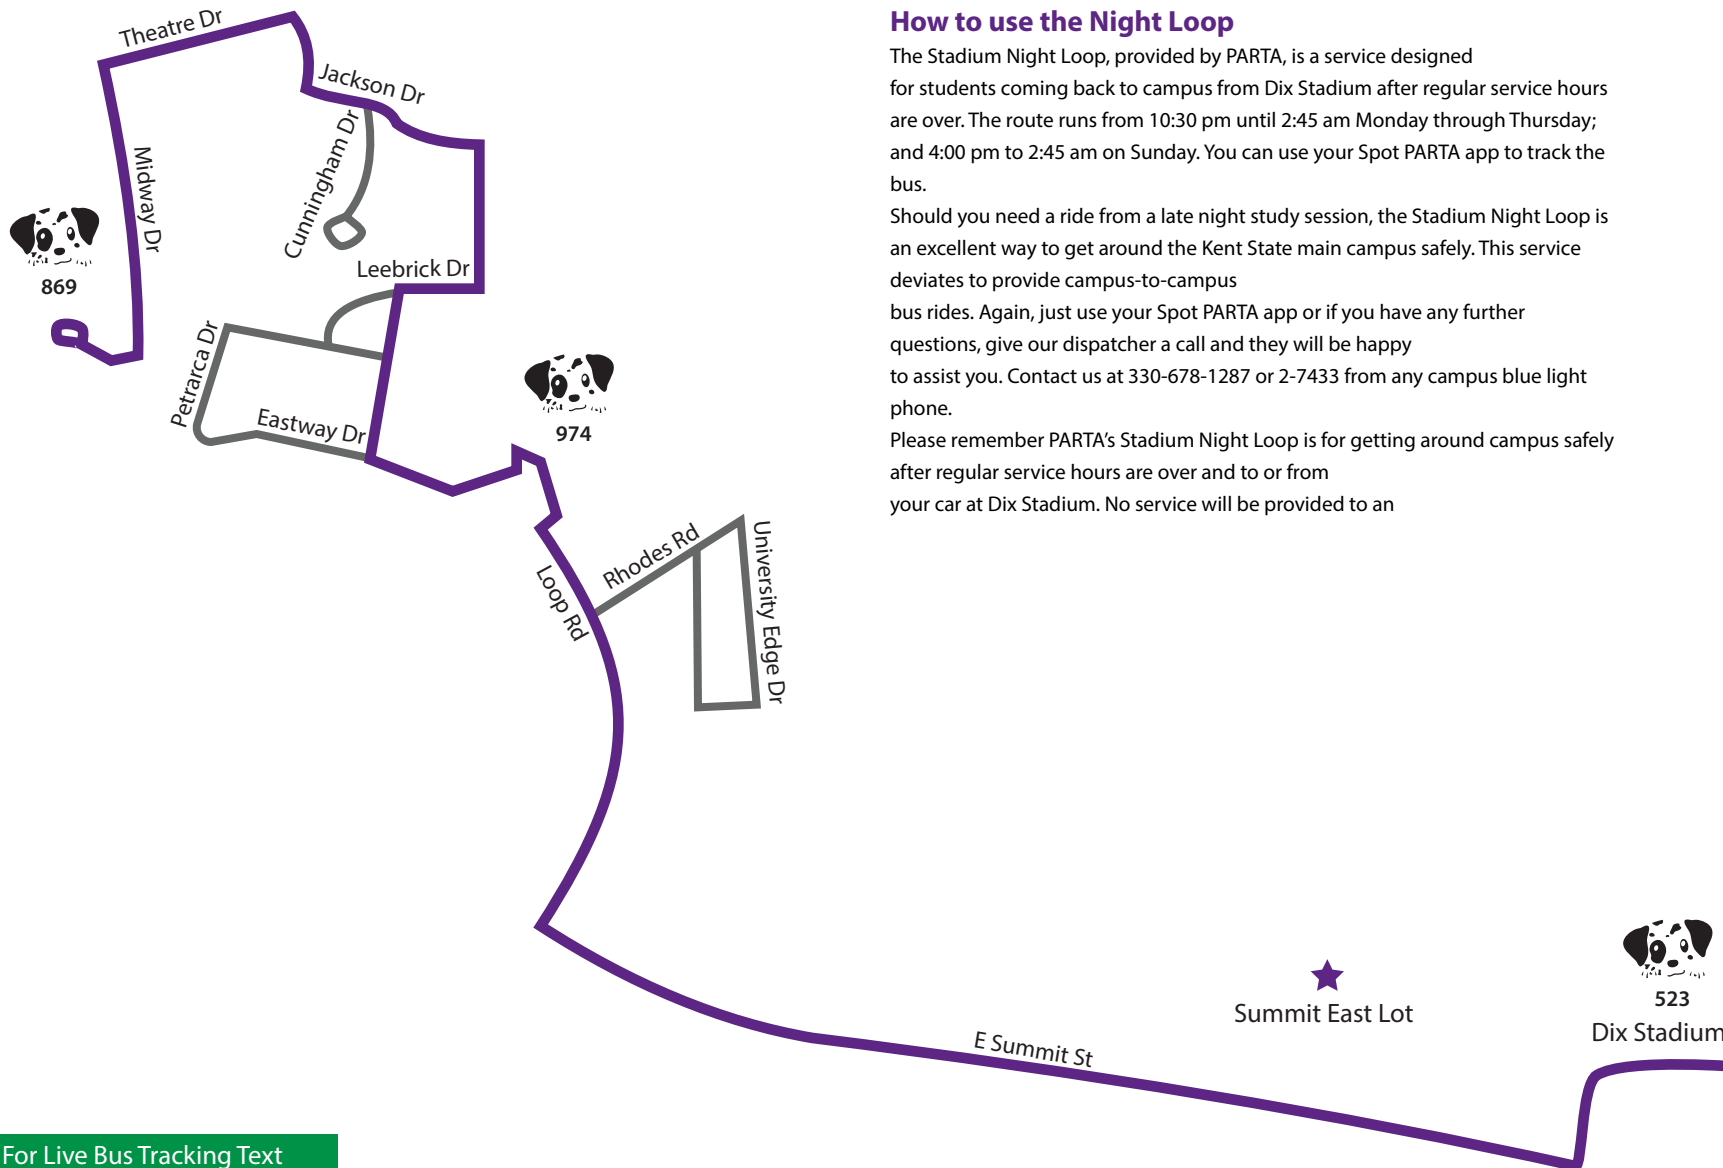

59 Stadium Night Loop

How to use the Night Loop

The Stadium Night Loop, provided by PARTA, is a service designed for students coming back to campus from Dix Stadium after regular service hours are over. The route runs from 10:30 pm until 2:45 am Monday through Thursday; and 4:00 pm to 2:45 am on Sunday. You can use your Spot PARTA app to track the bus.

Should you need a ride from a late night study session, the Stadium Night Loop is an excellent way to get around the Kent State main campus safely. This service deviates to provide campus-to-campus bus rides. Again, just use your Spot PARTA app or if you have any further questions, give our dispatcher a call and they will be happy to assist you. Contact us at 330-678-1287 or 2-7433 from any campus blue light phone.

Please remember PARTA's Stadium Night Loop is for getting around campus safely after regular service hours are over and to or from your car at Dix Stadium. No service will be provided to an

Stop Numbers	523	974	869	523
Bus Stops Locations	Dix Stadium	Van Campen	Student Center Rear	Dix Stadium
SUNDAY ONLY	4:00 pm	4:07 pm	4:15 pm	4:30 pm
	4:30	4:37	4:45	5:00
	5:00	5:07	5:15	5:30
	5:15	5:22	5:30	5:45
	5:30	5:37	5:45	6:00
	5:45	5:52	6:00	6:15
	6:00	6:07	6:15	6:30
	Service runs every 15 minutes until...			
Sunday & Mon-Thur	10:30 pm	10:37 pm	10:45 pm	11:00 pm
	11:00	11:07	11:15	11:30
	11:30	11:37	11:45	12:00 am
	12:00 am	12:07 am	12:15 am	12:30
	12:30	12:37	12:45	1:00
	1:00	1:07	1:15	1:30
	1:30	1:37	1:45	2:00
	2:00	2:07	2:15	2:30
	2:30	2:37	2:45	3:00

Route Map

- Route Path
- Roads
- Points of Interest
- Spot PARTA

For Live Bus Tracking Text the Stop ID Number to 224-300-SPOT (7768)