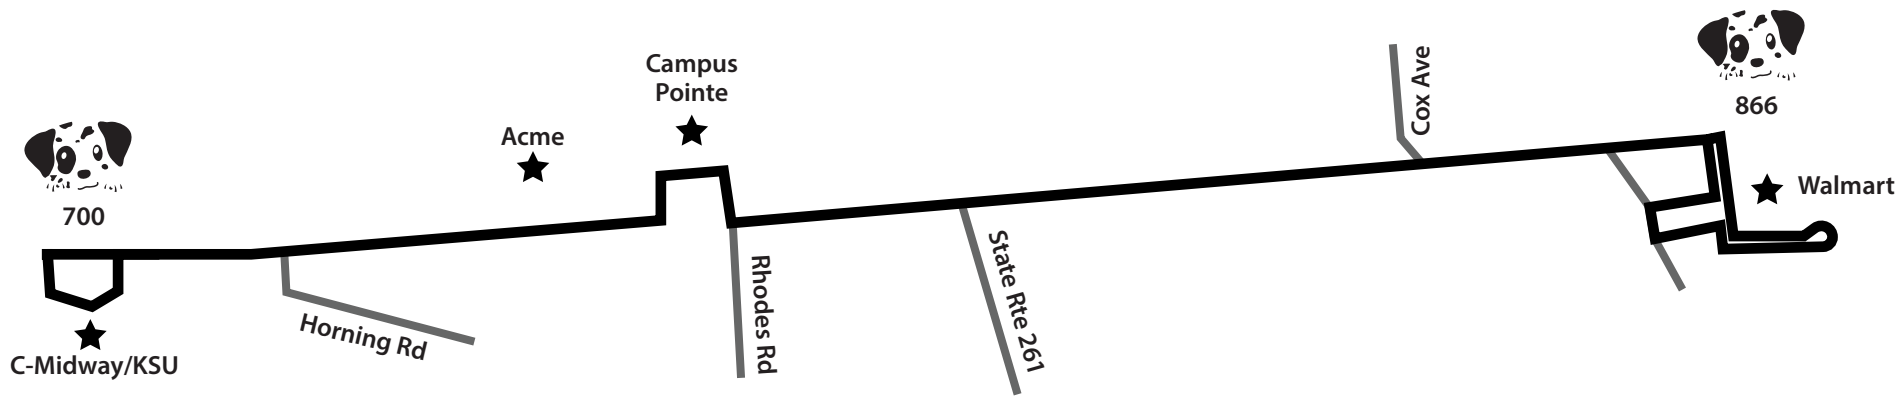

60 Black Squirrel

Route Map

-  Route Path
-  Roads
-  Points of Interest
-  Spot PARTA

Stop Numbers	700	866	700
Bus Stops Locations	C-Midway/KSU	Pebblebrook	C-Midway/KSU
MONDAY - FRIDAY	8:15	8:00	8:12
	8:45	8:30	8:42
	9:15	9:00	9:12
	9:45	9:30	9:42
	10:15	10:00	10:12
	10:45	10:30	10:42
	11:15	11:00	11:12
	11:45	11:30	11:42
	12:15	12:00	12:12
	12:45	12:30	12:42
	1:15	1:00	1:12
	1:45	1:30	1:42
	2:15	2:00	2:12
	2:45	2:30	2:42
3:15	3:00	3:12	
3:45	3:30	3:42	
	4:00		

www.partaonline.org
330-678-1287

Fixed Route Fares

Fixed Route	\$1.00 per ride*
All-Day Pass	\$2.00 per pass, good all day*
10 Ride Pass	\$10.00 per pass, good for 10 rides*
31-Day Pass	\$45.00 per month, good for 31 consecutive days*
Akron Express	\$1.00 each way to/from Akron or \$10.00 10-Ride pass
Cleveland Express	\$5.00 each way to/from Cleveland or \$46.00 10-Ride Pass

Seniors, Medicare Card Holders, Persons with disabilities, or a PARTA reduced fare card holder are half price*

Current KSU Students, Staff & Faculty w/ KSU ID, Ride FREE*

*Good on all fixed routes except for Akron & Cleveland Express