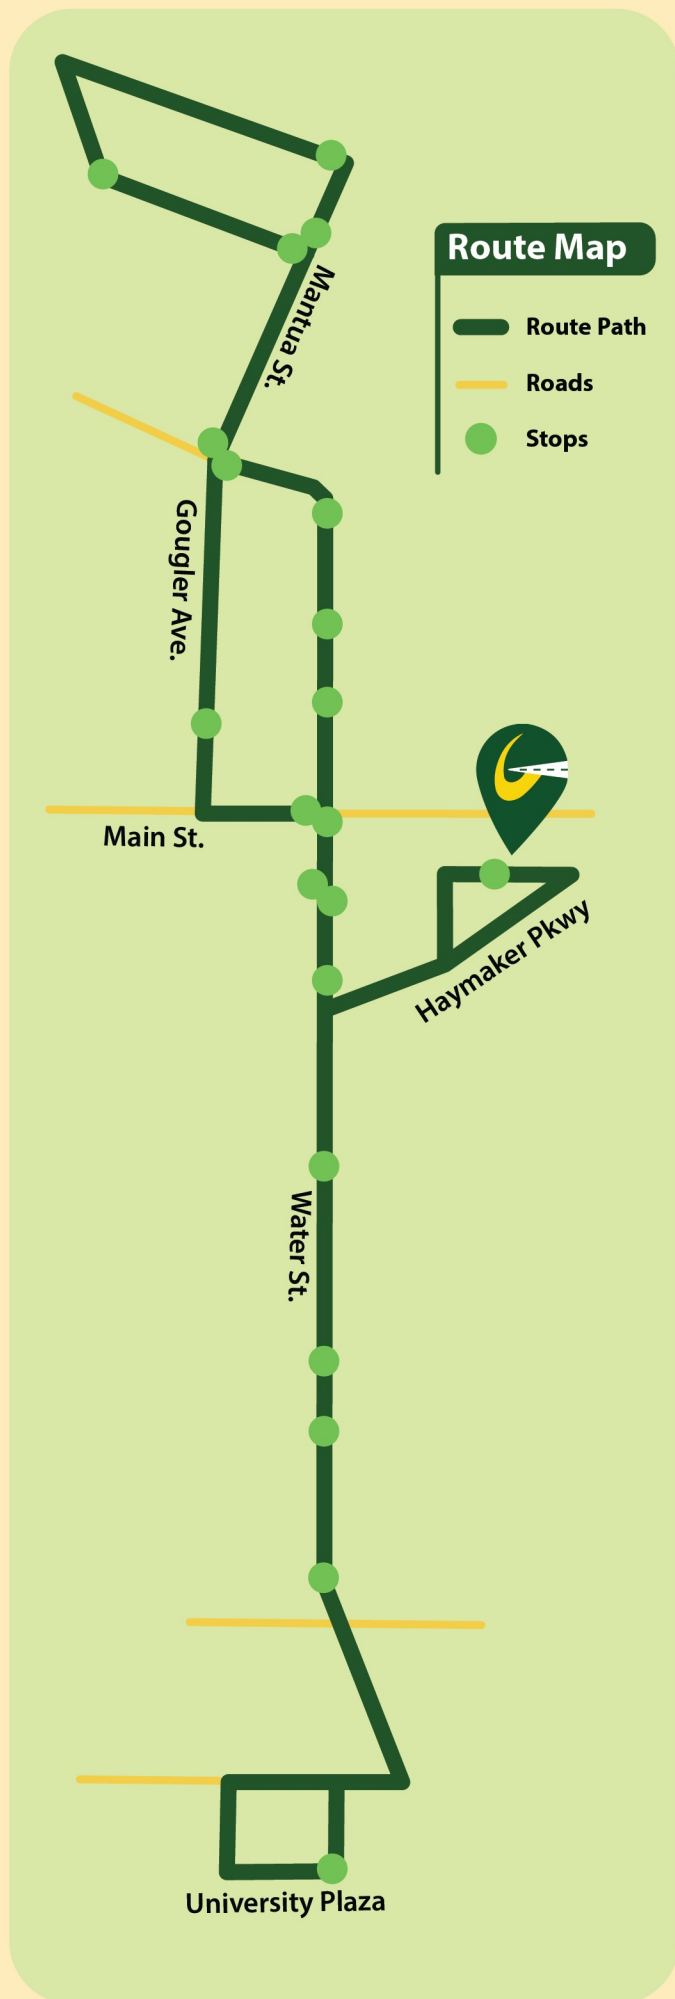

46—DOWNTOWNER (THURSDAY—SATURDAY)

LEG ONE TO DOWNTOWN

Route turn by turn

Bus Stop: Kent Central Gateway Bay 9

R: Haymaker Pkwy

R: Water St.

L: Main St.

R: Gougler Ave.

L: Depeyster St.

R: Kent Central Gateway Bay 9

LEG TWO TO KENT CINEMAS

Route turn by turn

R: Haymaker Pkwy

L: Water St.

R: Cherry St.

L: Univeristy Plaza (By Planet Fitness)

Follow Parking Lot Around To Movie Theater

L: Behind Katie's Korner

R: Cherry St.

L: Water St.

R: Haymaker Pkwy

L: Depeyster St.

R: Kent Central Gateway Bay 9

**Route is now only 30 MINUTES
and starts at the KCG gate 9**

Entertainment Spots Along Route

- Barrio
- Ray's Place
- MovieScoop Kent Plaza Cinema
- Kent Lanes 11th Frame
- Scribbles Coffee
- Bent Tree Coffee Roasters
- Bell Tower Brewing Co.
- Little City Grill
- Ha!tea Bubble Tea House
- The River Merchant and More!