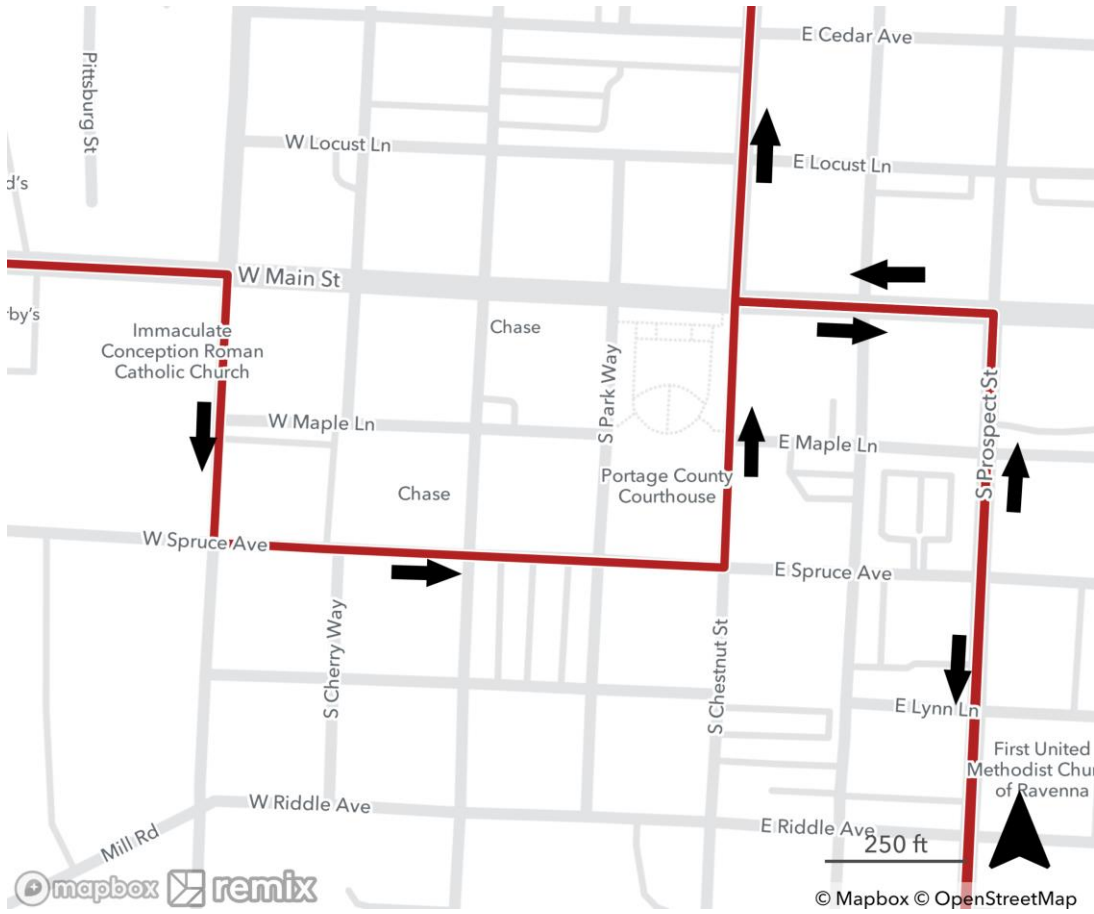

Main St. will be closed from Meridian St. to Chestnut St. and Meridian St. will be closed from Main St. to Locust Ln.

Route 35 SAT will be on a detour for the duration of the event. The detour and maps are below.

Cross Main St.

Left on Highland Ave.

Right on Chestnut St. (Resume Route)

Missed Stops

921 Main & Sycamore EB

922 Main & Parkway EB

1014 Main & Prospect EB

Inbound

From Chestnut Street (Regular route to Prospect)

IF Chestnut St. is closed at Main St.

Left on Highland Ave.

Right on Prospect St. (Resume Route)

From Prospect Street

Left on Spruce Street

Right on Sycamore St.

Left on Main Street

Missed Stops

425 Main & Parkway WB

644 Main & Sycamore WB

Outbound if Chestnut is Open

Outbound if Chestnut is Closed