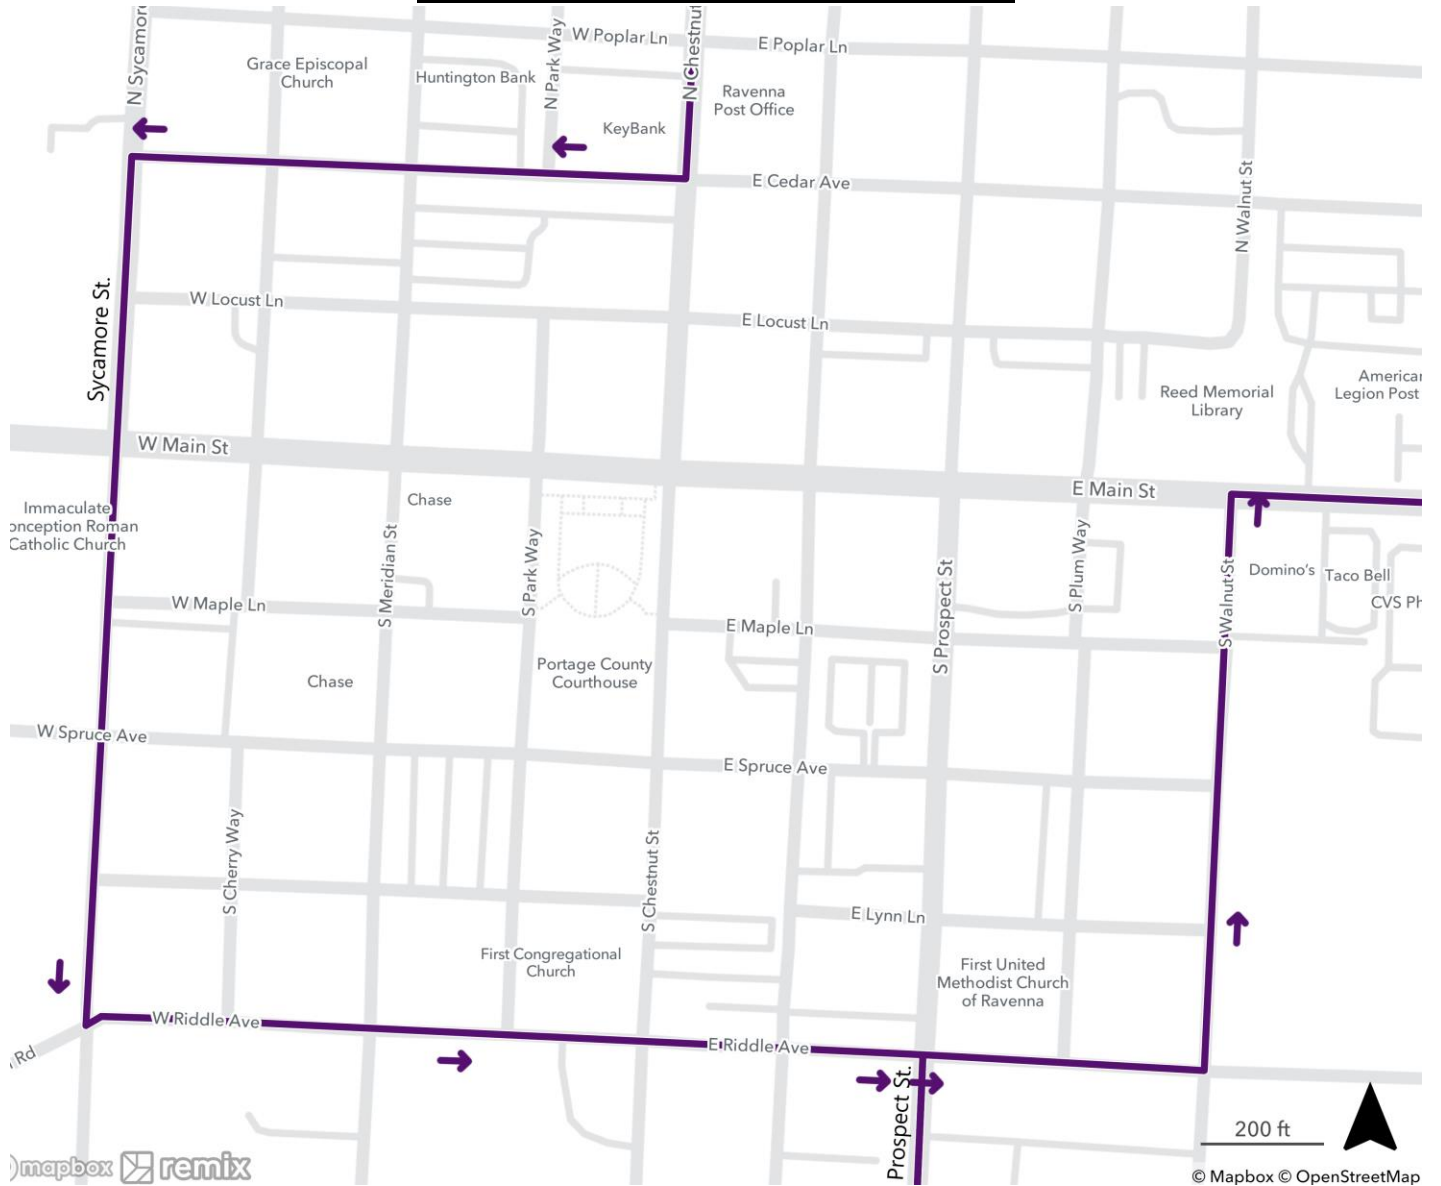

PARTA BUS DETOUR

On **Thursday, September 19, 2024**, the Balloon-A-Fair is hosting its annual Children's Parade. The parade starts at **6:30 PM**, however, streets will close prior to that time. The detour below will be in place from **4:30 PM until 8:30 PM** but it may be necessary to implement it sooner. This will impact PARTA's route 35 Interurban East, 80 Raven West, and 85 Raven East.

35 Interurban East

Outbound

From Main Street
Left on Sycamore St.
Right on Cedar Ave.
Left on Chestnut St. (Resume Route)

Inbound

From Chestnut St.
Right on Cedar Ave.
Left on Sycamore St.
Right on Main St.

80 Raven West

From UH

From Main Street
Right on Sycamore St.
Left on Riddle Ave.
Left on Walnut St.
Right on Main St. (Resume Route)

To UH

From Main St.
Right on Prospect St.
Left on Cedar Ave.
Left on Sycamore St.
Right on Main St. (Resume Route)

35 Interurban East

80 Raven West Outbound from UH

80 Raven West Inbound to UH

85 Raven East Outbound from UH

85 Raven East Inbound to UH