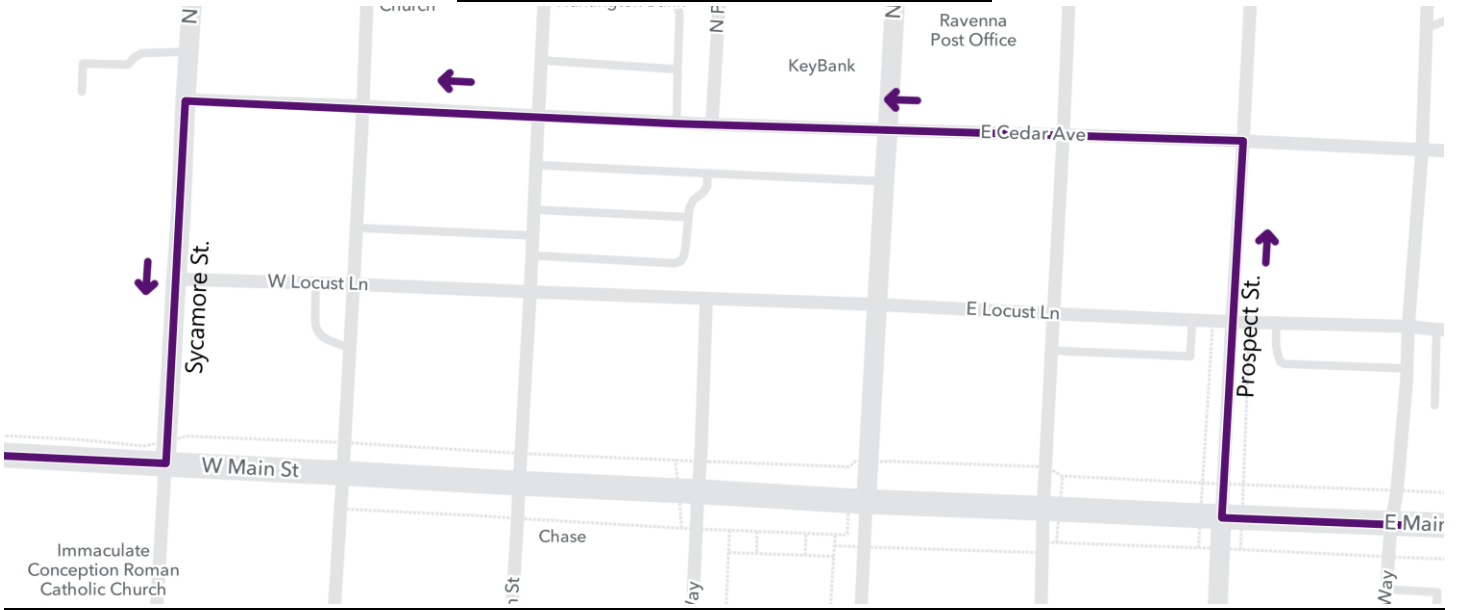

35 Interurban East

Outbound

From Main Street
Left on Sycamore St.
Right on Cedar Ave.
Left on Chestnut St. (Resume Route)

Inbound

From Chestnut St.
Right on Cedar Ave.
Left on Sycamore St.
Right on Main St.

85 Raven East

From UH

From Chestnut St.
Right on Cedar Ave.
Left on Sycamore St.
Left on Riddle Ave. (Resume Route)

From Prospect
Right on Riddle Ave.
Left on Walnut St.
Right on Main St. (Resume Route)

85 Raven East Cont.

Missed Stops

644 Main & Sycamore WB
921 Main & Sycamore EB
425 Main & Parkway WB
922 Main & Parkway EB
588 Chestnut & Locust SB (courtesy stop)
983 Meridian & Spruce SB
1051 Chestnut & Spruce NB
1052 Chestnut & Main NB
1014 Main & Prospect EB
1016 Main & Walnut EB (courtesy stop)
425 Main & Parkway WB
937 Prospect & Spruce NB
923 Prospect & Spruce SB
1075 Prospect & Riddle SB
1017 Main & Walnut WB

35 Interurban East

80 Raven West Outbound from UH

80 Raven West Inbound to UH

85 Raven East Outbound from UH

85 Raven East Inbound to UH