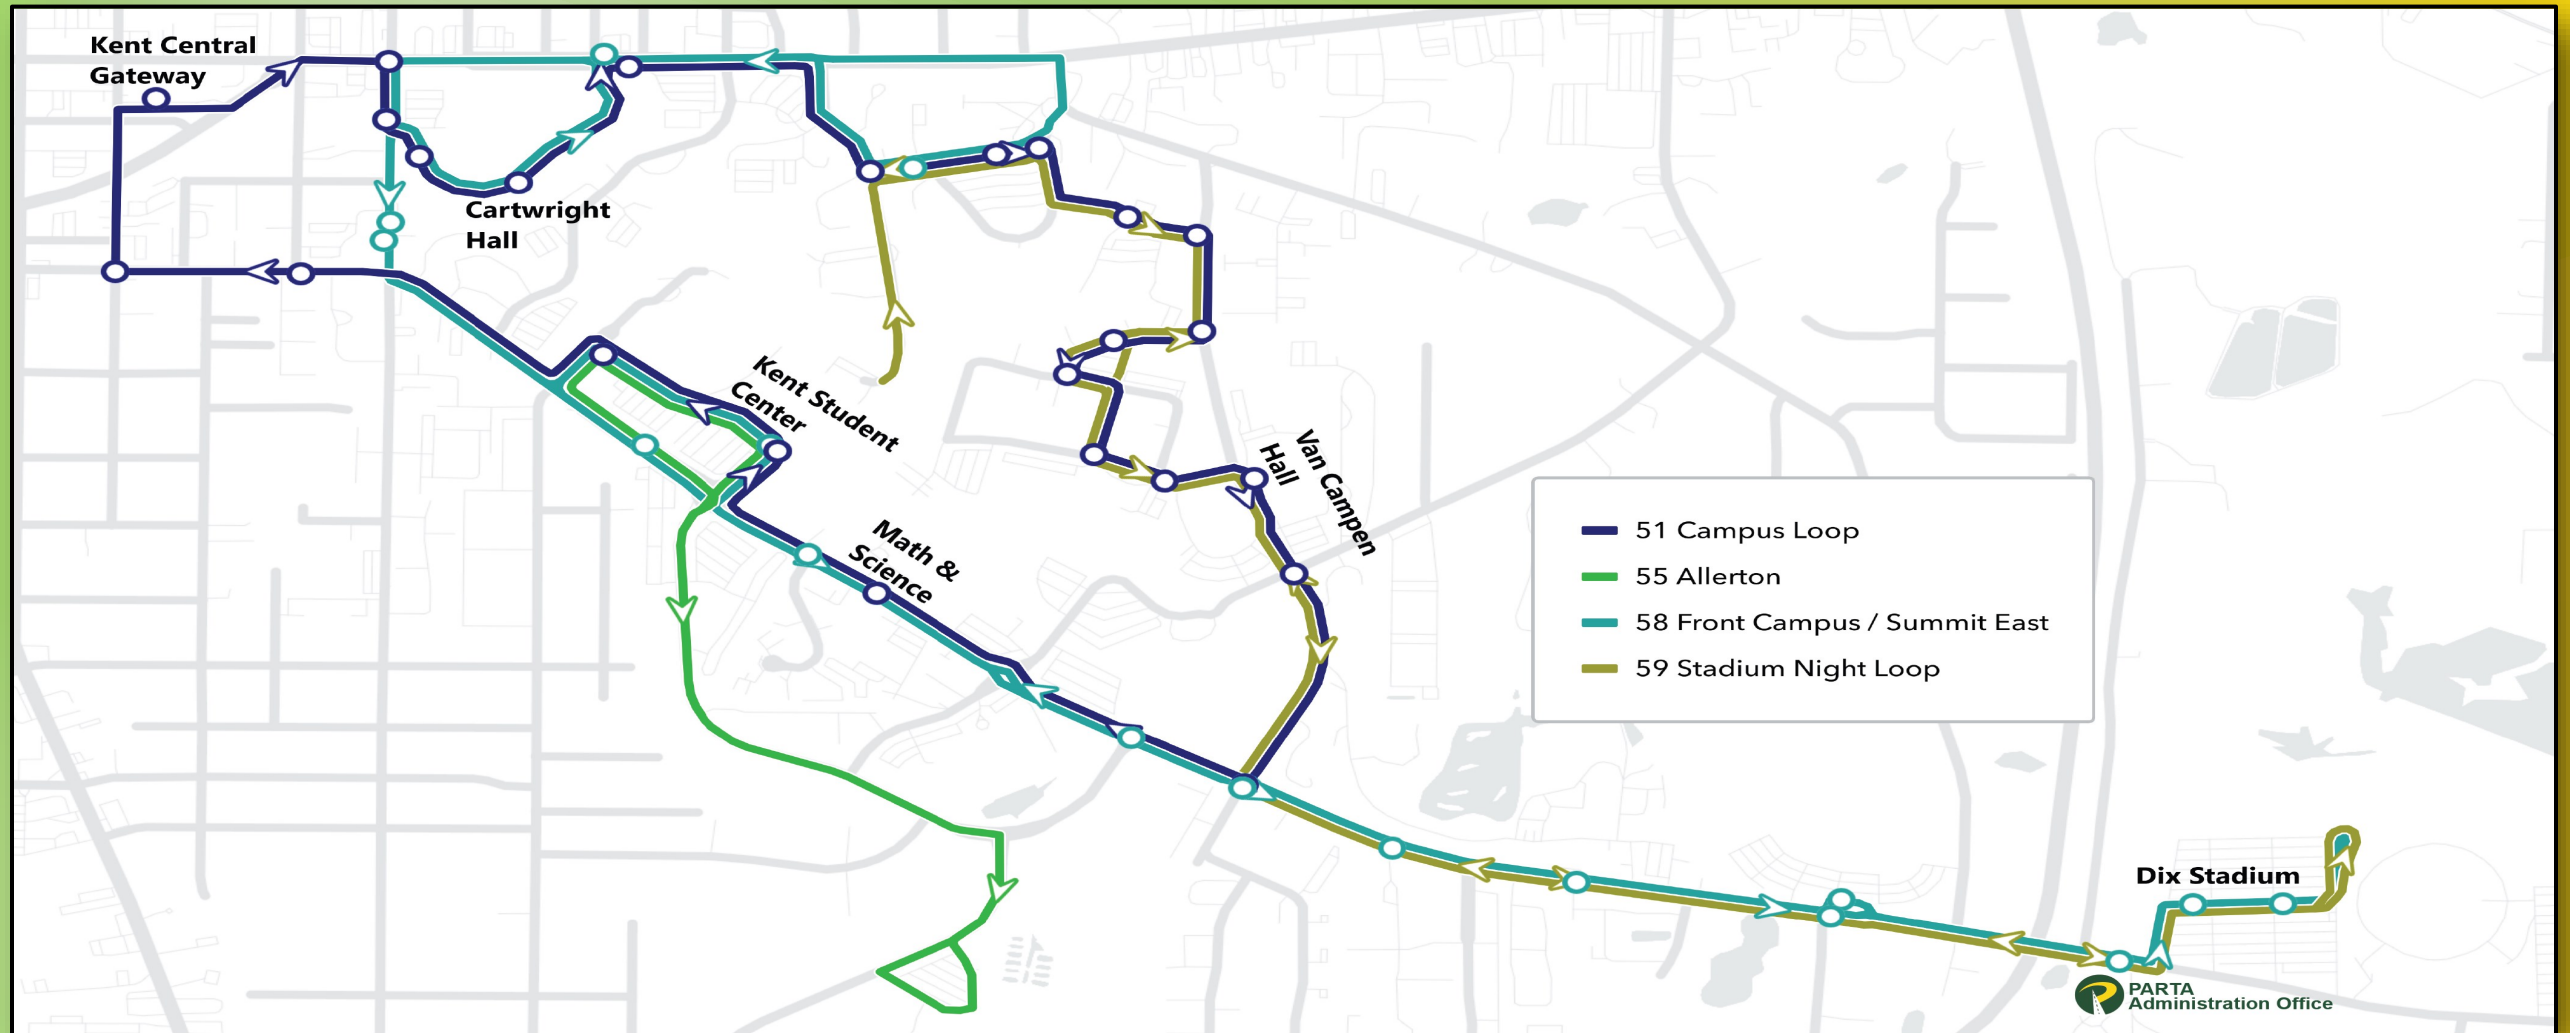

CAMPUS BUS SERVICE Route Map

Know before you go!

To receive service alerts and notices about route disruptions, follow PARTA on social media.

Facebook.com/PARTAbus

@PortageAreaRTA

Portage_Area_RT

Want to drive for PARTA?

PARTA hires and trains students who:

- Are at least 18 years old.
- Have held a valid driver's license for 1 year with no more than 2 points.
- Are able to pass a DOT physical & drug screen.
- Are enrolled in at least 6 undergraduate or 4 graduate credit hours.

Campus Bus Service benefits include:

- Paid training while you work toward obtaining an Ohio Class B Commercial Driver's License
- $15.00/hr. while training, rising to $15.50/hr. upon completion of CDL training
- Semester bonuses and raises
- Opportunities for advancement within PARTA