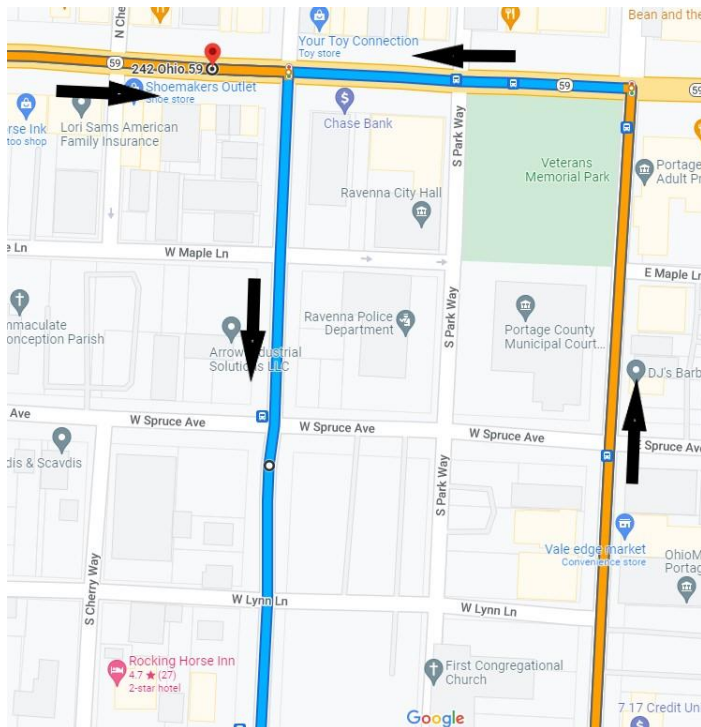

# DETOUR

On August 7<sup>th</sup>, 2024, Ravenna will be hosting the annual Octane Nights Car Show from 2:00pm until 10:00pm. Main Street will be closed between Freedom St. and New Milford Rd starting at 12:00pm. Service past Freedom St. will be suspended starting at 12:00pm. Service to S. Prospect St. and Skeels St., will be reduced to inbound trips only starting at 2:00pm. An extra bus will be on route 85 Raven East starting at 12:00pm. The last trip will leave Freedom St. after 10:00pm to ensure everyone gets back to their car.

## Route 80 Raven West 5:00pm & 7:00pm Trips

From Chestnut St.  
Left on Main St.  
Resume Route

## **Route 85 Raven East After 2:00pm**

From University Hospital

Right on Chestnut St.

Right into Ravenna High School

Right by tennis courts, this will make the parking spaces on the left

Temp bus stop for event parking

Left on Freedom St.

Temp bus stop after turning onto Freedom St.

Resume Route to Woodgate.

From Freedom St.

Temp bus stop before turning onto Main St.

Resume Route to Leasure and Skeels and back toward UH

From Chestnut St.