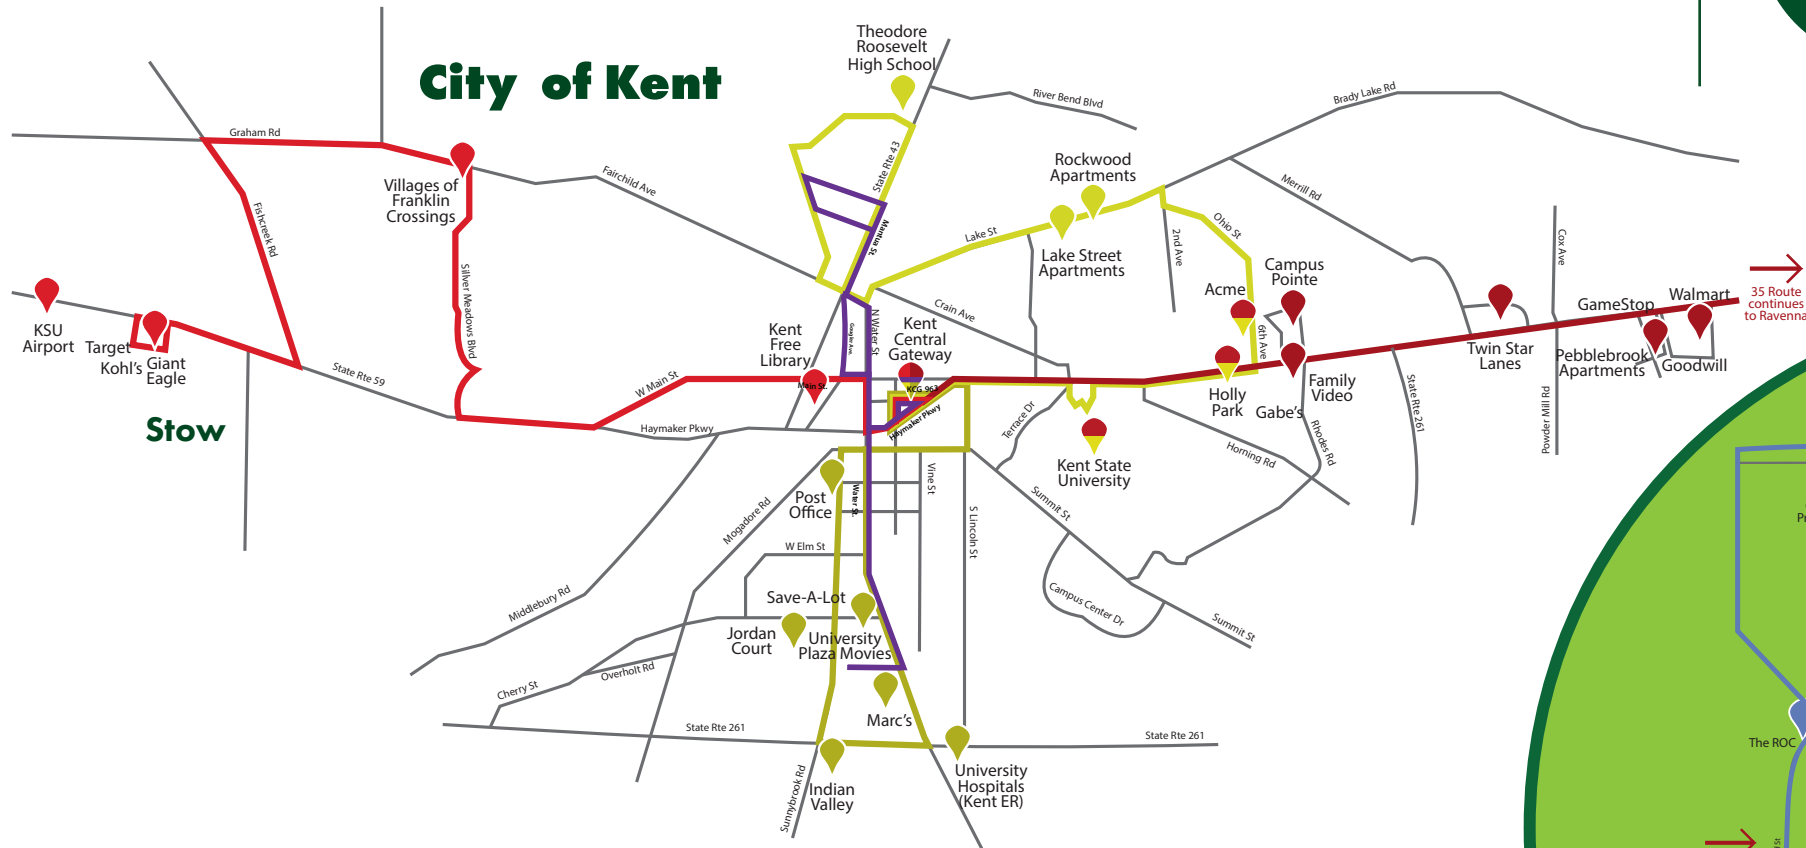

Key Off-Campus Locations

Off Campus Bus Routes Numbers & Names

- 30 Interurban West
- 35 Interurban East
- 40 Suburban North
- 45 Suburban South
- 46 Downtowner
- 80 Raven West
- 85 Raven East

Catch the Route 51 or 53 bus to travel between the Kent State University campus and the Kent Central Gateway Transit Center for FREE!

Show your student ID to ride off campus PARTA buses for FREE.

Catch the Akron Express (90) for \$1 or the Cleveland Express (100) for \$5 Monday through Friday at the Student Center or Kent Central Gateway.

Remember! All campus bus routes start with the number '5.'