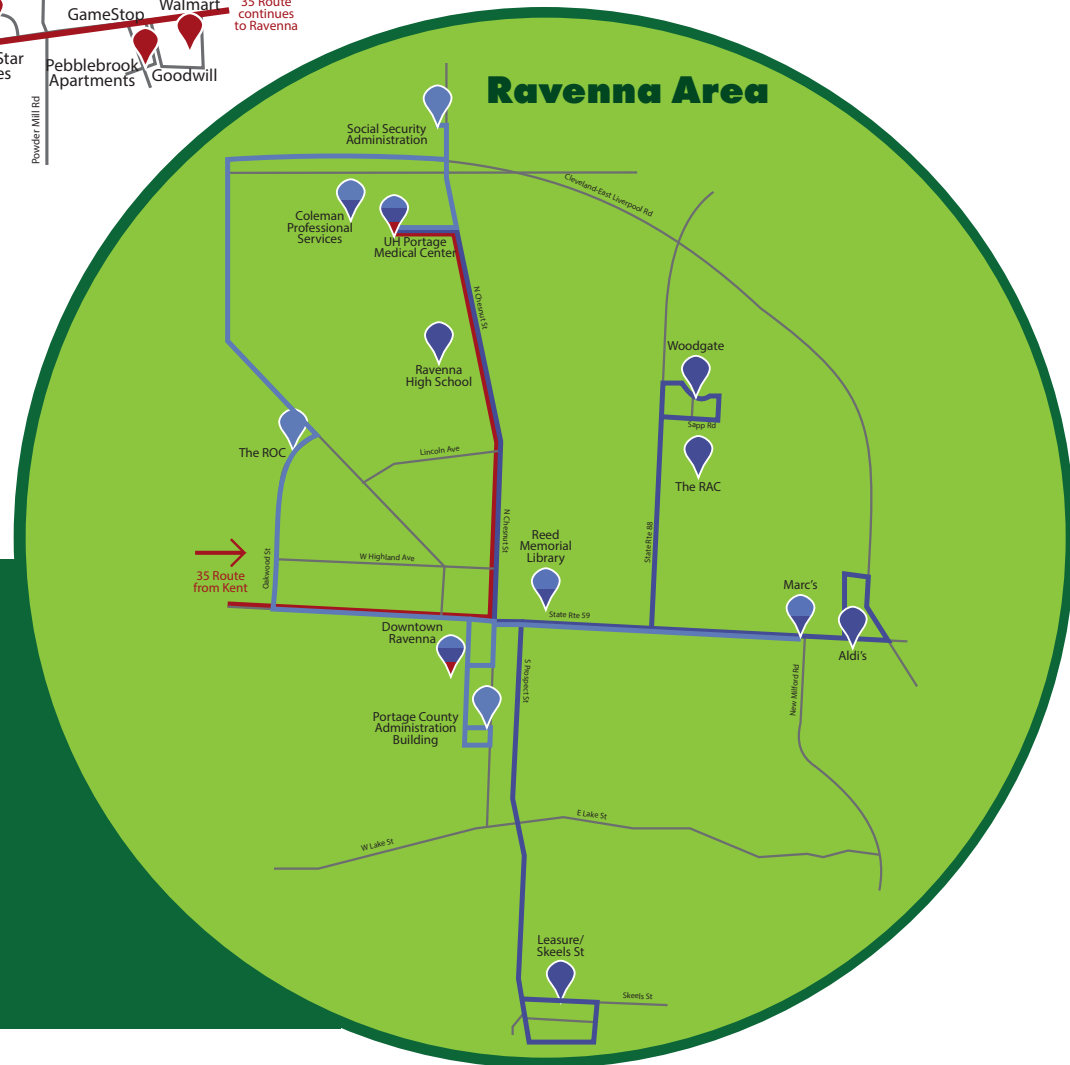

Key Off-Campus Locations

Off Campus Bus Routes Numbers & Names

- 30 Interurban West
- 35 Interurban East
- 40 Suburban North
- 45 Suburban South
- 46 Downtowner
- 80 Raven West
- 85 Raven East

Catch the Route 51 or 53 bus to travel between the Kent State University campus and the Kent Central Gateway Transit Center for FREE!

Show your student ID to ride off campus PARTA buses for FREE.

Catch the Akron Express (90) for \$1 or the Cleveland Express (100) for \$5 Monday through Friday at the Student Center or Kent Central Gateway.

Remember! All campus bus routes start with the number '5.'