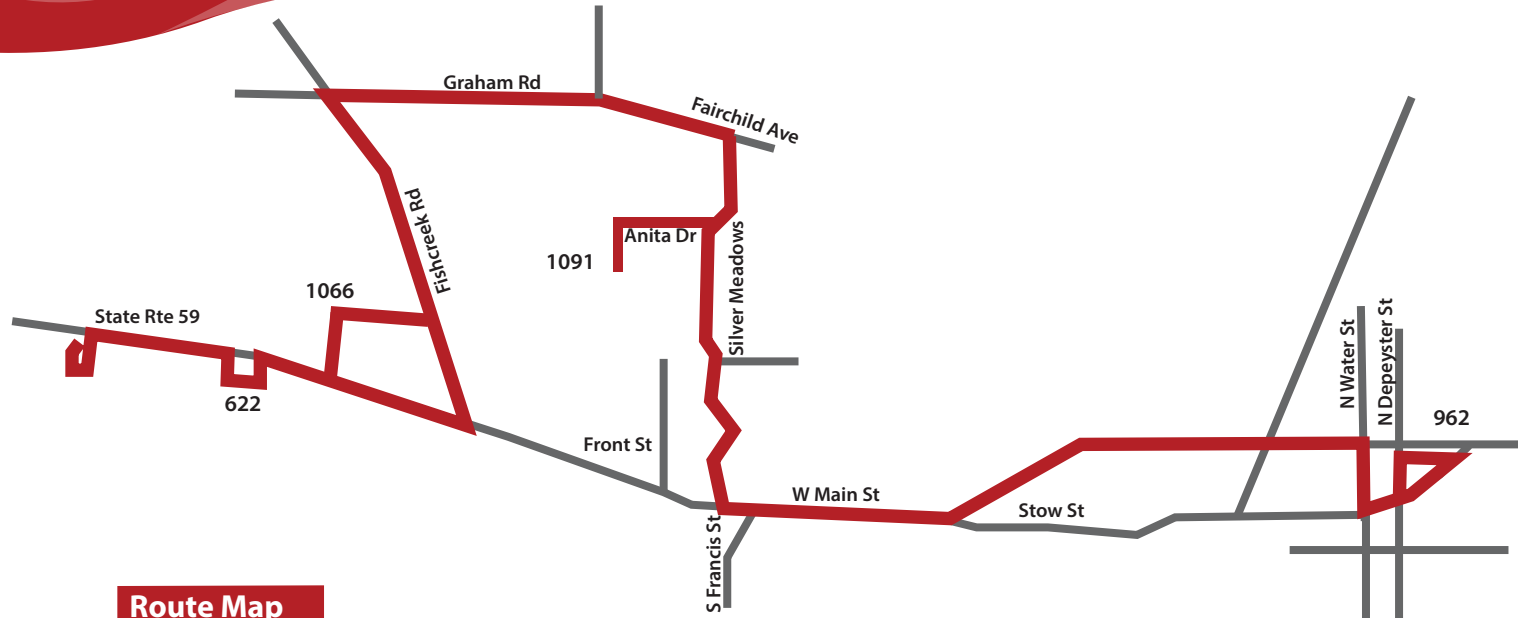

30 Interurban West

Route Map

- Route Path
- Roads

SATURDAY TIMES

Stop Numbers	962	1091	1066	622	1091	962
Bus Stop Locations	Depart KCG Bay 2	Villages at Franklin Crossing	Meijer	Target	Villages at Franklin Crossing	Arrive KCG Bay 2
SATURDAY	8:40 S	8:51	8:56	9:05	9:13	9:25
	11:00 S	11:11	11:16	11:25	11:33	11:45
	1:20 S	1:31	1:36	1:45	1:53	2:05
	3:40 S	3:51	3:56	4:05	4:13	4:25
	6:00 S	6:11	6:16	6:25	6:33	6:45

Stop Numbers	962	1091	1066	622	1091	962
Bus Stop Locations	Kent Central Gateway, North Bay 2	Villages at Franklin Crossing	Meijer	Target	Villages at Franklin Crossing	Kent Central Gateway, North Bay 2
MONDAY-FRIDAY	6:15 S	6:26	6:31	6:45	6:53	7:05
				7:15	7:23	7:35
	7:15	7:26	7:31	7:45	7:53	8:05
	7:45	7:56	8:01	8:15	8:23	8:35
	8:15	8:26	8:31	8:45	8:53	9:05
	8:45	8:56	9:01	9:15	9:23	9:35
	9:15	9:26	9:31	9:45	9:53	10:05
	9:45	9:56	10:01	10:15	10:23	10:35
	10:15	10:26	10:31	10:45	10:53	11:05
	10:45	10:56	11:01	11:15	11:23	11:35
	11:15	11:26	11:31	11:45	11:53	12:05
	11:45	11:56	12:01	12:15	12:23	12:35
	12:15	12:26	12:31	12:45	12:53	1:05
	12:45	12:56	1:01	1:15	1:23	1:35
	1:15	1:26	1:31	1:45	1:53	2:05
	1:45	1:56	2:01	2:15	2:23	2:35
	2:15	2:26	2:31	2:45	2:53	3:05
	2:45	2:56	3:01	3:15	3:23	3:35
	3:15	3:26	3:31	3:45	3:53	4:05
	3:45	3:56	4:01	4:15	4:23	4:35
	4:15	4:26	4:31	4:45	4:53	5:05
	4:45	4:56	5:01	5:15	5:23	5:35
	5:15	5:26	5:31	5:45	5:53	6:05
	5:45	5:56	6:01	6:15	6:23	6:35
	6:15	6:26	6:31	6:45	6:53	7:05
	6:45	6:56	7:01	7:15	7:23	7:35
	7:15	7:26	7:31	7:45	7:53	8:05
	7:45 S	7:56	8:01	8:15	8:23	8:35
	8:15 S	8:26	8:31	8:33		
	8:45 S	8:56	9:01	9:15	9:23	9:35
	9:45 S	9:56	10:01	10:03		

30 Interurban West

Service Area/Stops

- Kent Central Gateway/Downtown Kent
- Kent Free Library
- Silver Meadows Blvd.
- Meijer
- KSU Airport
- Target Plaza

Bus Schedule & Map

Route Number/Name

30 Interurban West