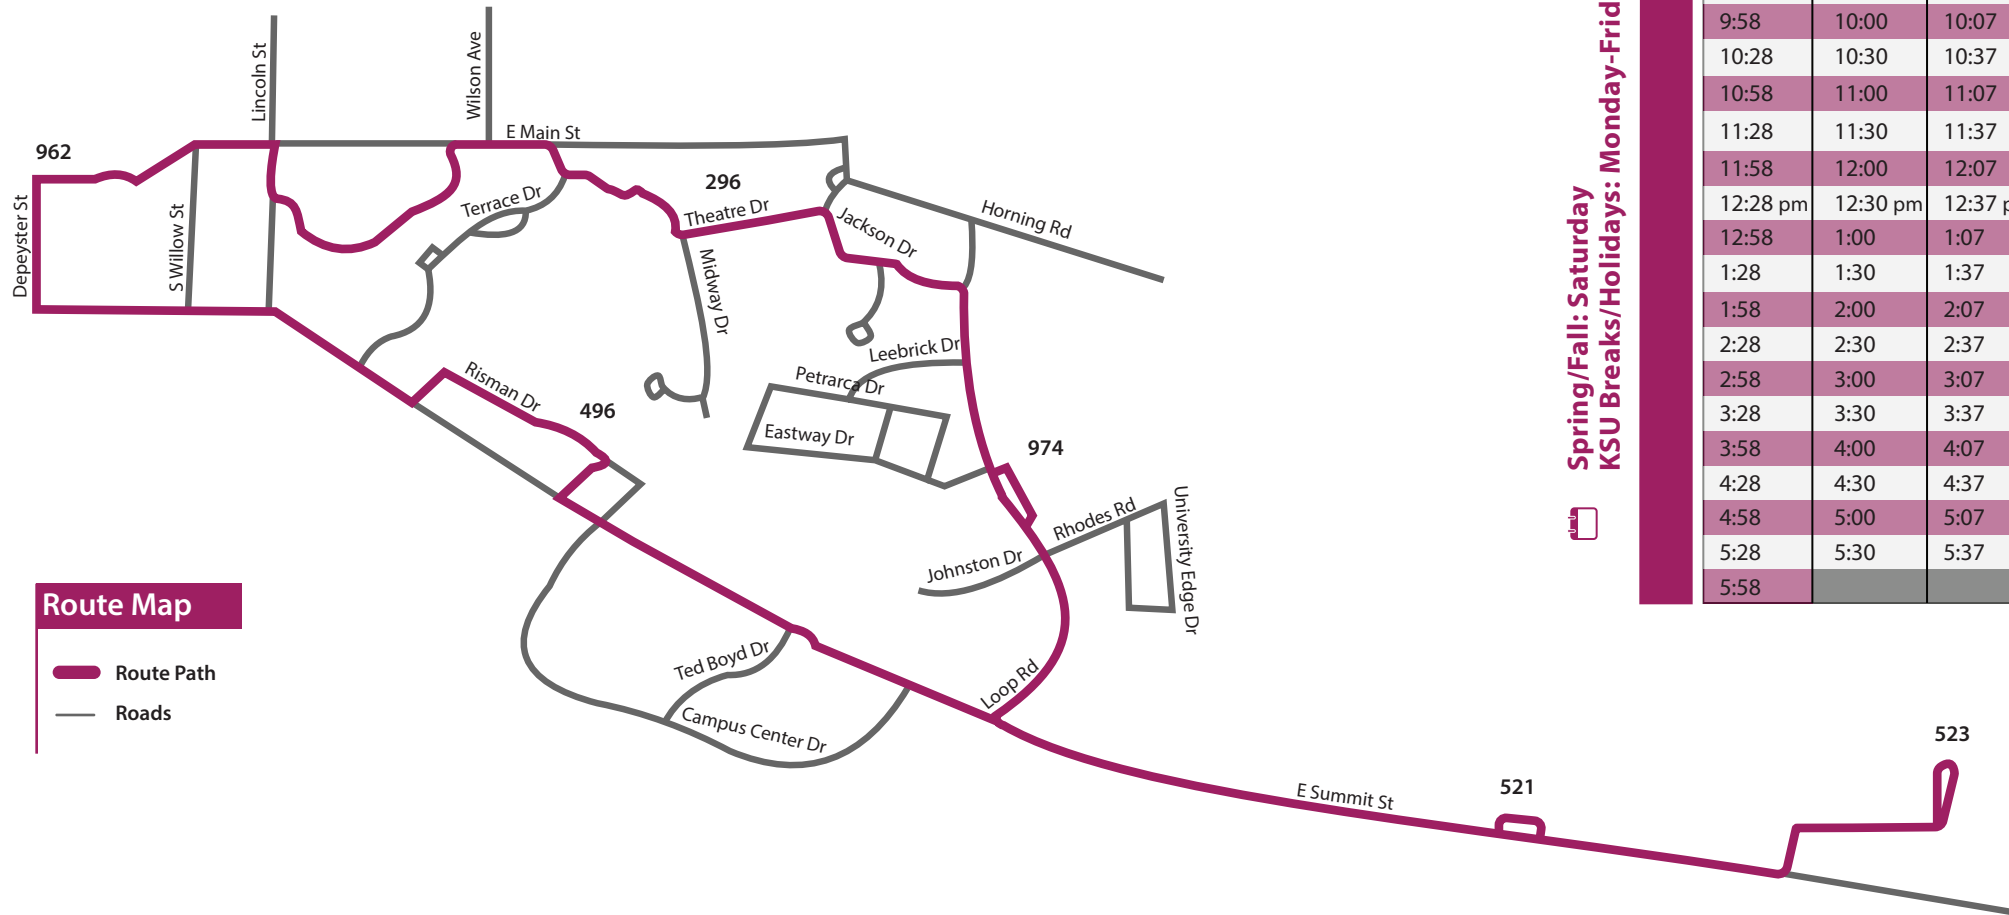

KSU/Student Routes

- **51 - Campus Loop**
Clockwise KSU: Mon-Fri
- **53 - Reverse Loop**
Counter Clockwise KSU: Mon-Fri
- **55 - Allerton**
Allerton Sports Complex/Student Center: Mon-Fri
- **57 - Stadium Loop**
Dix Stadium/Student Ctr/KCG: Fall/Spring Saturdays, KSU Breaks/Holidays: Mon-Fri
- **58 - Summit East/Front Campus**
Dix Stadium/Summit East/Student Center/Front Campus Mon-Fri
- **59 - Stadium Night Loop**
Stadium to Campus: Mon-Thr, Sun

57 Stadium Loop

Service Area/Stops

- Dix Stadium
- KSU Student Center
- Kent Central Gateway
- Hilltop Dr.
- Residence Halls
- Van Campen

Bus Schedule & Map

Route Number/Name

57 Stadium Loop

Effective 7/10/23

www.partaonline.org
330-678-1287

57 Stadium Loop

Route Map

- Route Path
- Roads

Stop Numbers	523	521	496	962	296	974
Bus Stops Locations	Dix Stadium	Summit East	Student Center	Kent Central Gateway, Bay 1	Center for Performing Arts	Van Campen
7:28	7:30	7:37	7:45	7:50	7:53	
7:58	8:00	8:07	8:15	8:20	8:23	
8:28	8:30	8:37	8:45	8:50	8:53	
8:58	9:00	9:07	9:15	9:20	9:23	
9:28	9:30	9:37	9:45	9:50	9:53	
9:58	10:00	10:07	10:15	10:20	10:23	
10:28	10:30	10:37	10:45	10:50	10:53	
10:58	11:00	11:07	11:15	11:20	11:23	
11:28	11:30	11:37	11:45	11:50	11:53	
11:58	12:00	12:07	12:15	12:20	12:23	
12:28 pm	12:30 pm	12:37 pm	12:45 pm	12:50 pm	12:53 pm	
12:58	1:00	1:07	1:15	1:20	1:23	
1:28	1:30	1:37	1:45	1:50	1:53	
1:58	2:00	2:07	2:15	2:20	2:23	
2:28	2:30	2:37	2:45	2:50	2:53	
2:58	3:00	3:07	3:15	3:20	3:23	
3:28	3:30	3:37	3:45	3:50	3:53	
3:58	4:00	4:07	4:15	4:20	4:23	
4:28	4:30	4:37	4:45	4:50	4:53	
4:58	5:00	5:07	5:15	5:20	5:23	
5:28	5:30	5:37	5:45	5:50	5:53	
5:58						