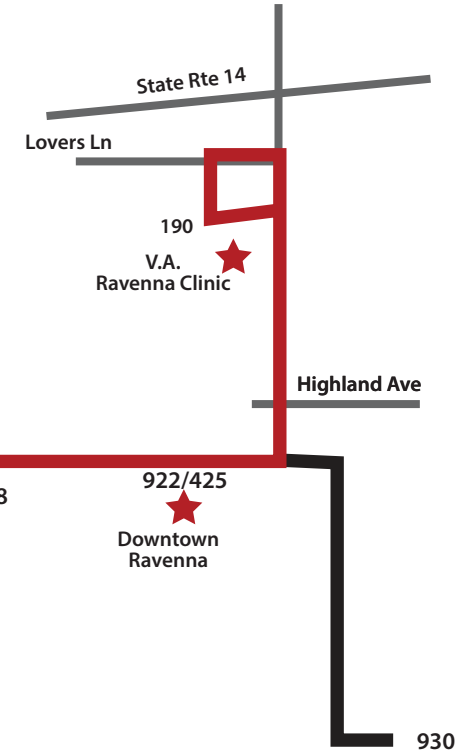

35 Interurban East

For Live Bus Tracking
Download the
Passio GO! APP

Route Map

- Route Path
- Roads
- Saturday Route Path
- ★ Points of Interest

Stop Numbers	962	502	478	922	190	425	478	539	962
Bus Stop Locations	Kent Central Gateway, North Bay 3	KSU/Moulton Hall	Meadow View (Walmart)	Downtown Ravenna	UH Portage Medical Center	Downtown Ravenna	Meadow View (Walmart)	KSU/Main & Linden	Kent Central Gateway, North Bay 3
				5:42 M	5:47		6:02	6:05	
MONDAY - FRIDAY	6:15	6:18	6:35	6:45	7:00	7:05	7:15	7:30	7:33
	7:45	7:48	8:05	8:15	8:30	8:35	8:45	9:00	9:03
	8:15	8:18	8:35	8:45	9:00	9:05	9:15	9:30	9:33
	9:15	9:18	9:35	9:45	10:00	10:05	10:15	10:30	10:33
	9:45	9:48	10:05	10:15	10:30	10:35	10:45	11:00	11:03
				11:10	11:15		11:30	11:33	
	10:45	10:48	11:05	11:15	11:30	11:35	11:45	12:00	12:03
	11:15	11:18	11:35	11:45	12:00	12:05	12:15	12:30	12:33
	11:45	11:48	12:05	12:15	12:30	12:35	12:45	1:00	1:03
	12:15	12:18	12:35	12:45	1:00	1:05	1:15	1:30	1:33
	12:45	12:48	1:05	1:15	1:30	1:35	1:45	2:00	2:03
	1:15	1:18	1:35	1:45	2:00	2:05	2:15	2:30	2:33
	1:45	1:48	2:05	2:15	2:30	2:35	2:45	3:00	3:03
	2:15	2:18	2:35	2:45	3:00	3:05	3:15	3:30	3:33
	2:45	2:48	3:05	3:15	3:30	3:35	3:45	4:00	4:03
	3:15	3:18	3:35	3:45	4:00	4:05	4:15	4:30	4:33
	3:45	3:48	4:05	4:15	4:30	4:35	4:45	5:00	5:03
	4:15	4:18	4:35	4:45	5:00	5:05	5:15	5:30	5:33
	4:45	4:48	5:05	5:15	5:30	5:35	5:45	6:00	6:03
	5:15	5:18	5:35	5:45	6:00	6:05	6:15	6:30	6:33
	5:45M	5:48		6:03	6:08				
	6:15	6:18	6:35	6:45	7:00	7:05	7:15	7:30	7:33
	6:45	6:48	7:05	7:15	7:30	7:35	7:45	8:00	8:03
M - F	7:40	7:42	7:52	8:00	8:05				
	8:15	8:18	8:35	8:45	9:00	9:05	9:15	9:30	9:33
	9:45	9:48	10:05	10:15	10:30	10:35	10:45	11:00	11:03

35 Interurban East

Service Area/Stops

- Kent Central Gateway/Downtown Kent
- Kent State University
- Meadow View/Walmart
- PMHA, Black Horse
- Downtown Ravenna
- Ravenna High School
- UH Portage Medical Center