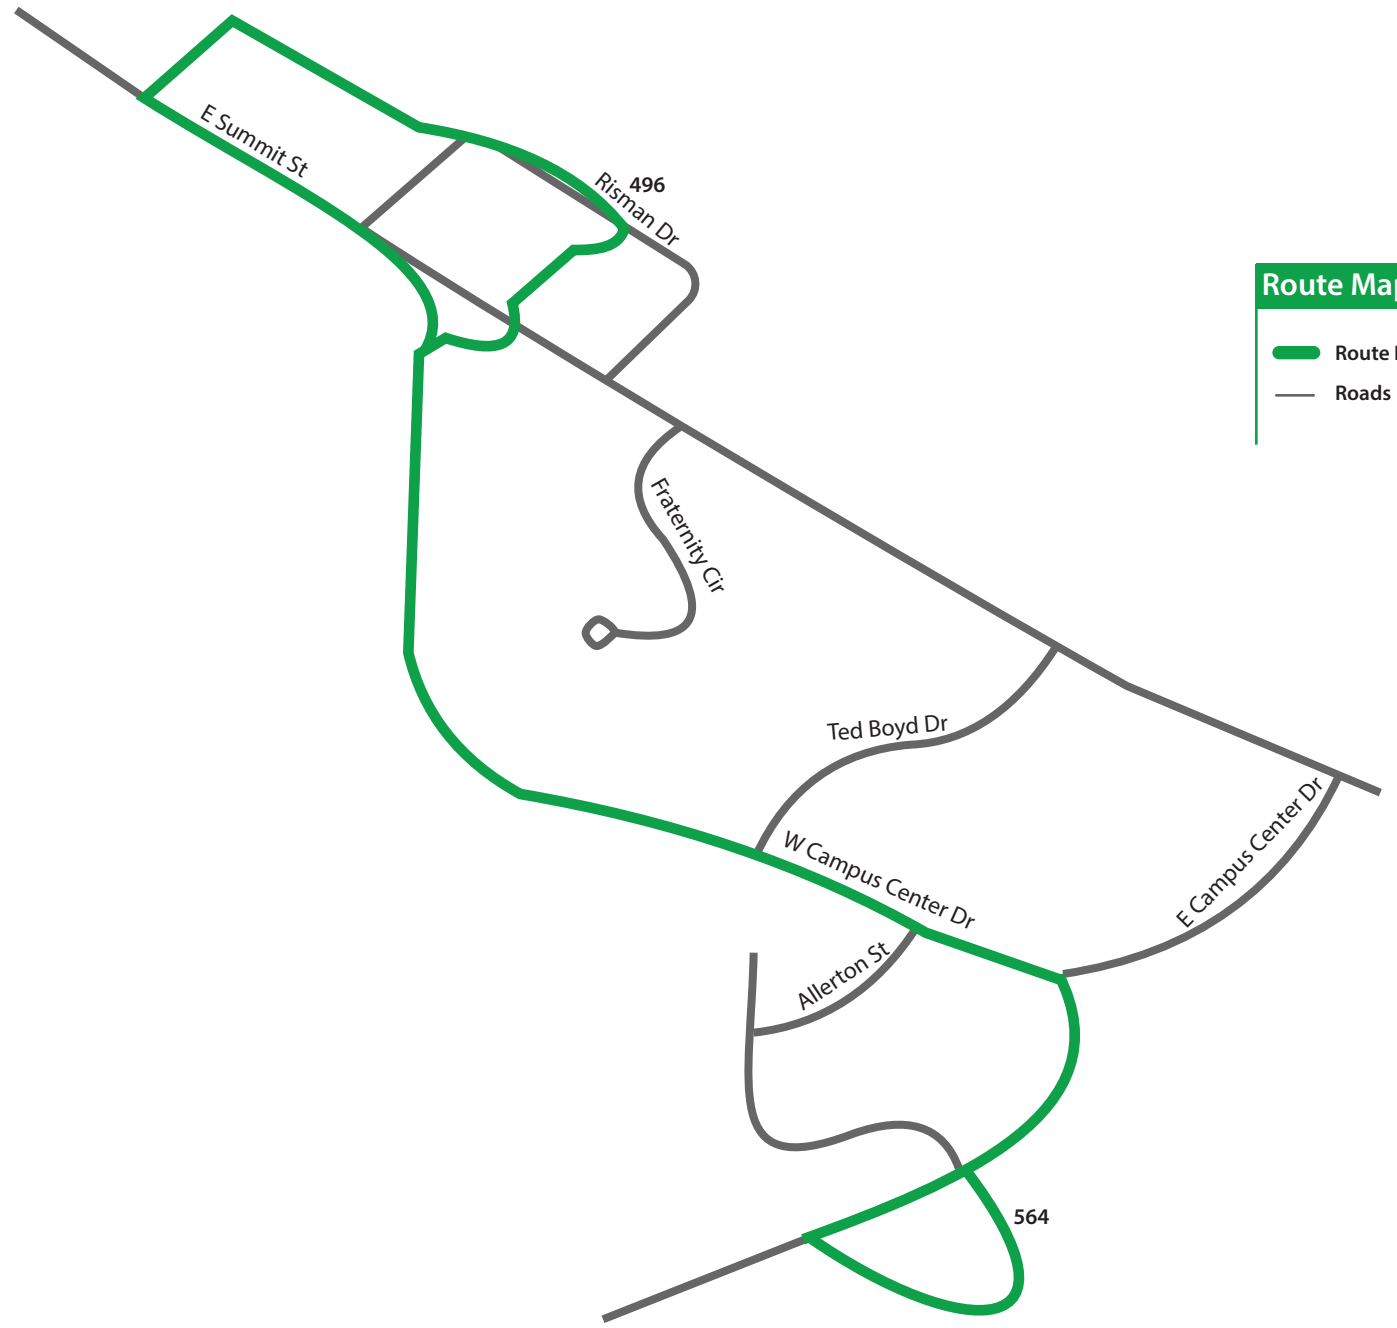

○ 55 Allerton Sports Complex

Route Map
— Route Path
— Roads

Stop Numbers		564	496
M - F	Bus Stops Locations	Allerton Sports Complex	Student Center
		7:01	7:06
		7:16	7:21
		7:31	7:36
		Service runs every 8-15 minutes until...	
		9:01 pm	9:06 pm
		9:16	9:21
		9:31	9:36
		9:46