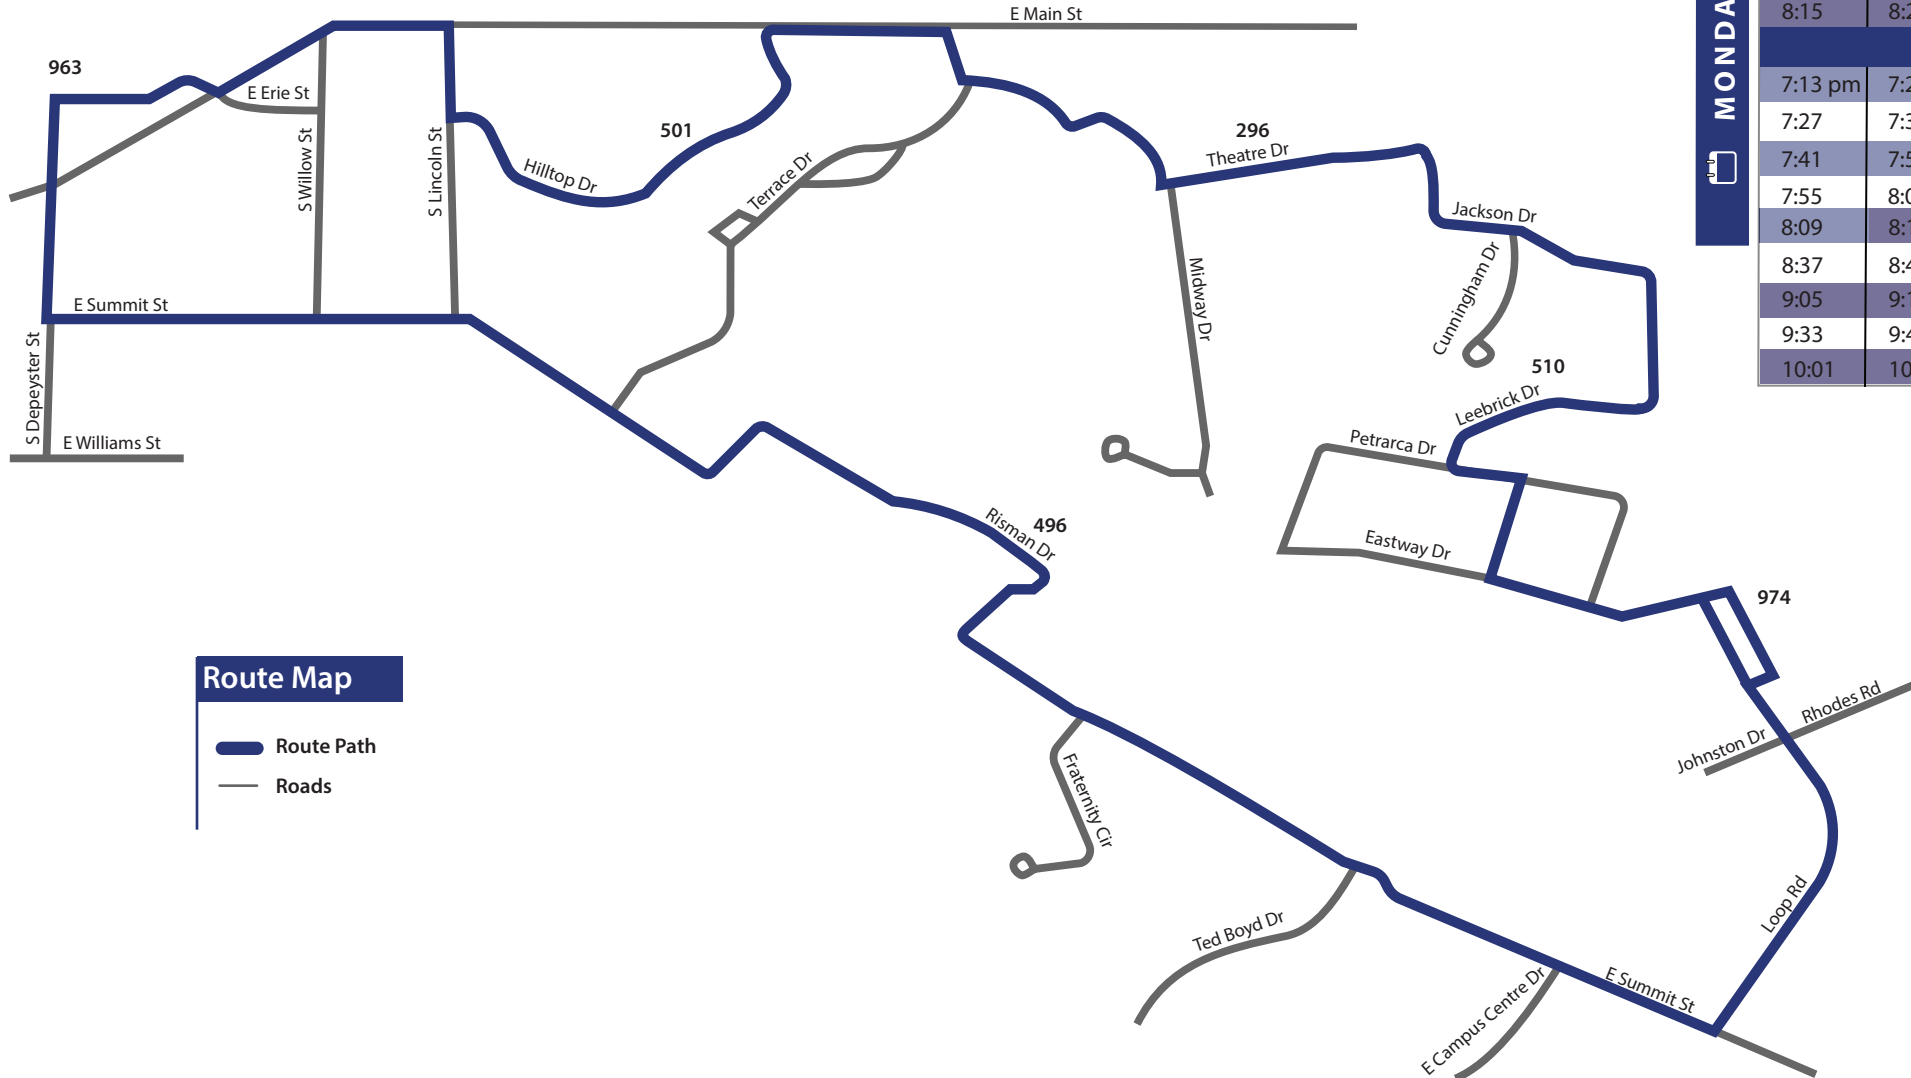

www.partaonline.org
330-678-1287

51 Campus Loop

Stop Numbers	496	963	501	296	510	974	
Bus Stops Locations	Student Center	Kent Central Gateway, Bay 7	Cartwright Hall	Center for Performing Arts	Tri-Towers	Van Campen	
MONDAY - FRIDAY	7:05	7:15	7:18	7:21	7:24	7:28	
	7:19	7:29	7:32	7:35	7:38	7:42	
	7:33	7:43	7:46	7:49	7:52	7:56	
	7:47	7:57	8:00	8:03	8:06	8:10	
	8:01	8:11	8:14	8:17	8:20	8:24	
	8:15	8:25	8:28	8:31	8:34	8:38	
	Service runs every 14 minutes						
	7:13 pm	7:23 pm	7:26 pm	7:29 pm	7:32 pm	7:36 pm	
	7:27	7:37	7:40	7:43	7:46	7:50	
	7:41	7:51	7:54	7:57	8:00	8:04	
	7:55	8:05	8:08	8:11	8:14	8:18	
	8:09	8:19	8:22	8:25	8:28	8:32	
8:37	8:47	8:50	8:53	8:56	9:00		
9:05	9:15	9:18	9:21	9:24	9:28		
9:33	9:43	9:46	9:49	9:52	9:56		
10:01	10:11	10:14	10:17	10:20	10:24		