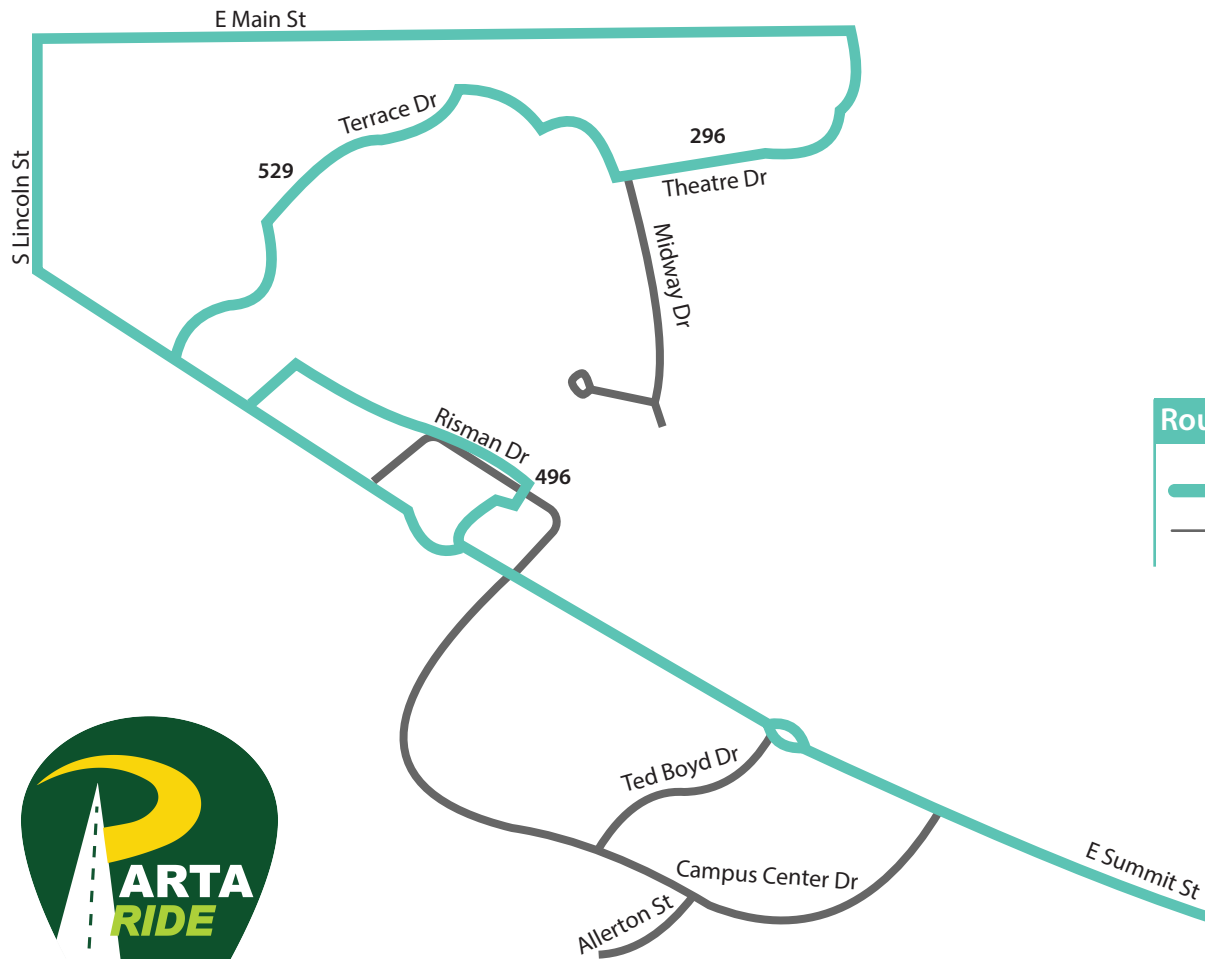

58 Summit East/Front Campus

Route Map

- Route Path
- Roads