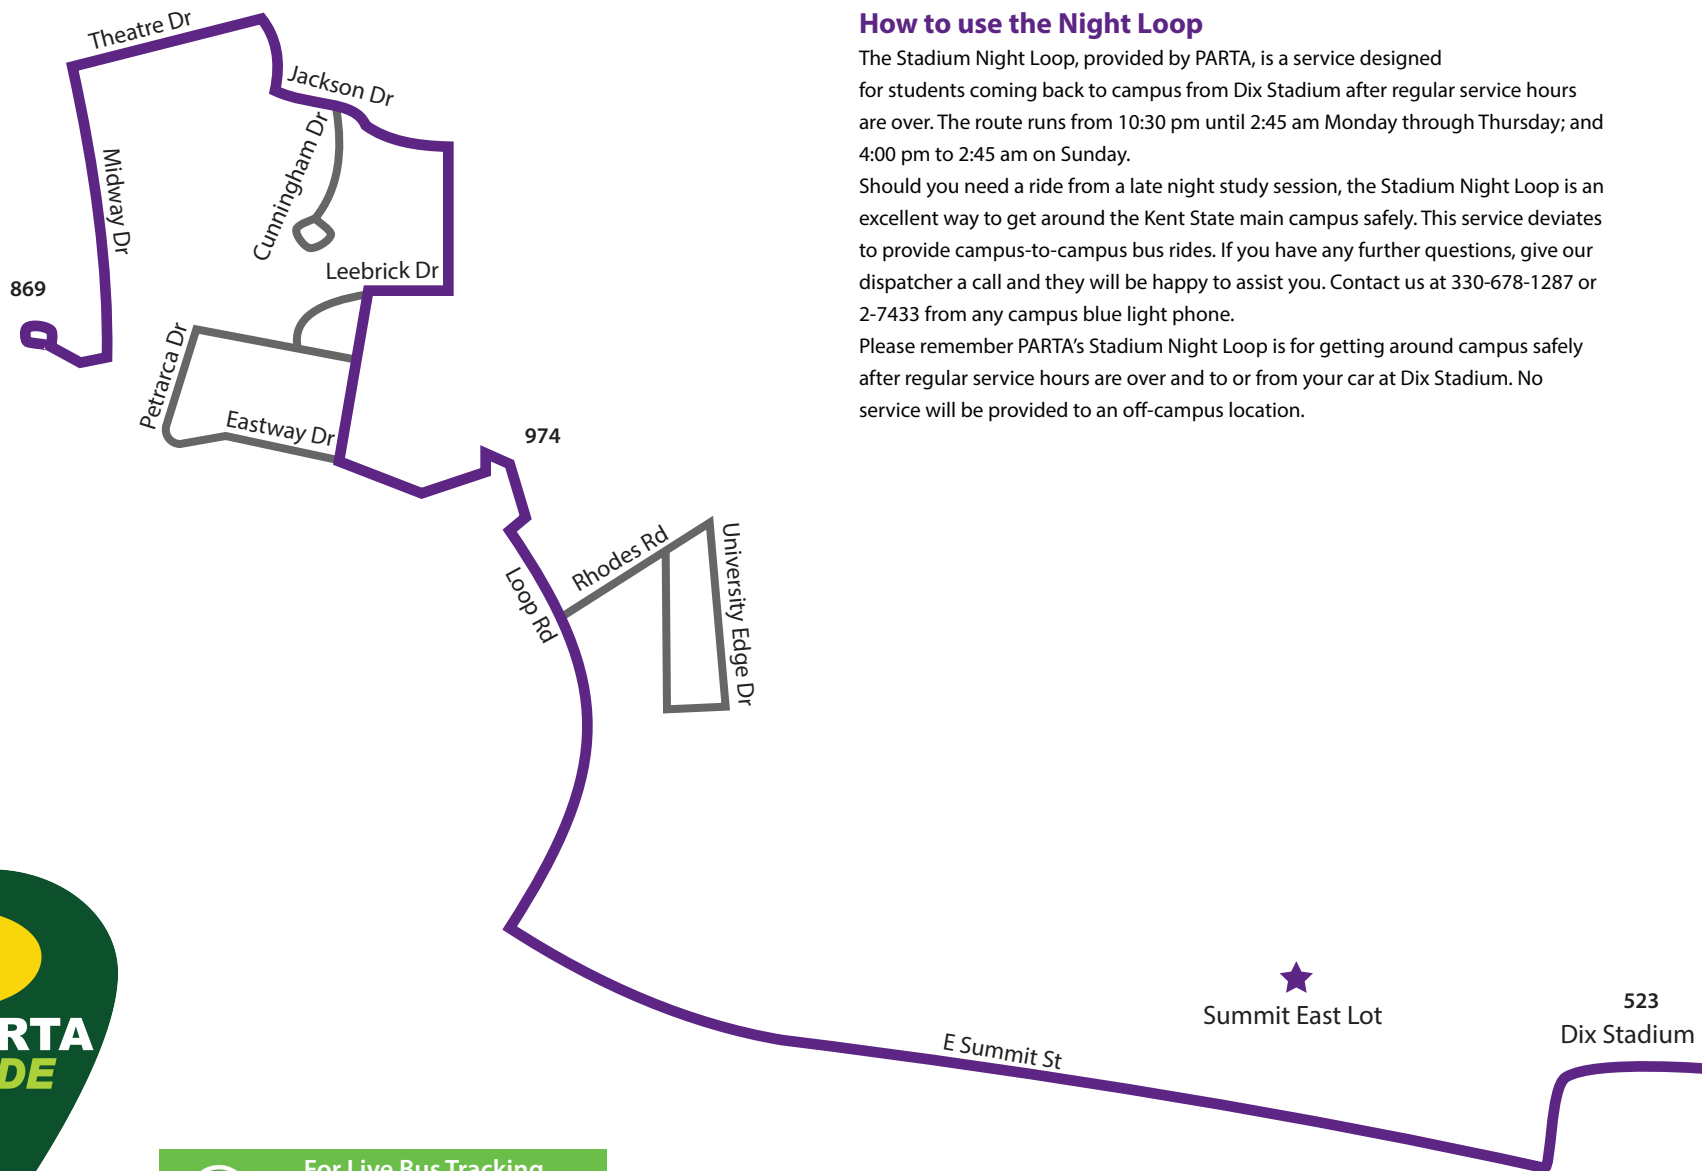

59 Stadium Night Loop

How to use the Night Loop

The Stadium Night Loop, provided by PARTA, is a service designed for students coming back to campus from Dix Stadium after regular service hours are over. The route runs from 10:30 pm until 2:45 am Monday through Thursday; and 4:00 pm to 2:45 am on Sunday.

Should you need a ride from a late night study session, the Stadium Night Loop is an excellent way to get around the Kent State main campus safely. This service deviates to provide campus-to-campus bus rides. If you have any further questions, give our dispatcher a call and they will be happy to assist you. Contact us at 330-678-1287 or 2-7433 from any campus blue light phone.

Please remember PARTA's Stadium Night Loop is for getting around campus safely after regular service hours are over and to or from your car at Dix Stadium. No service will be provided to an off-campus location.